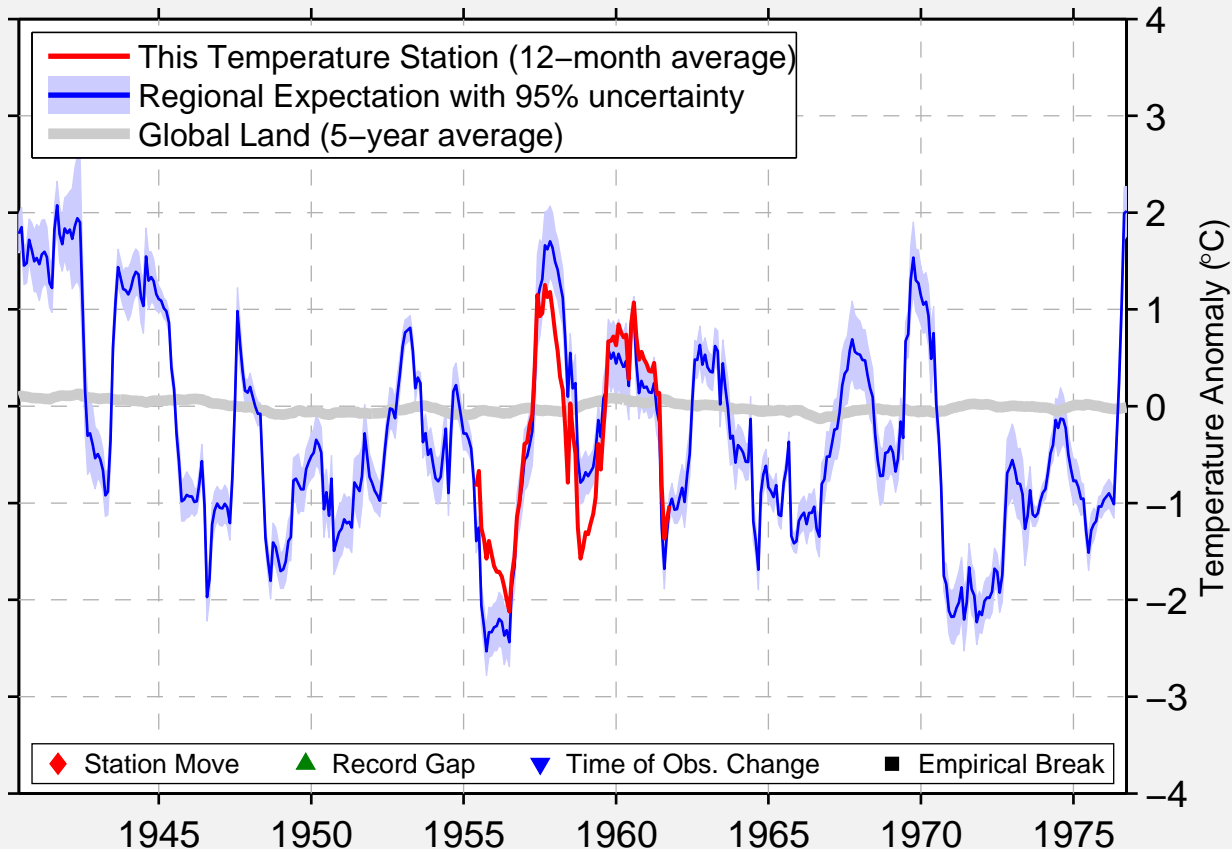

INISKIN

59.750 N, 153.233 W (United States)

Data Quality Controlled and Aligned at Breakpoints

Berkeley Earth