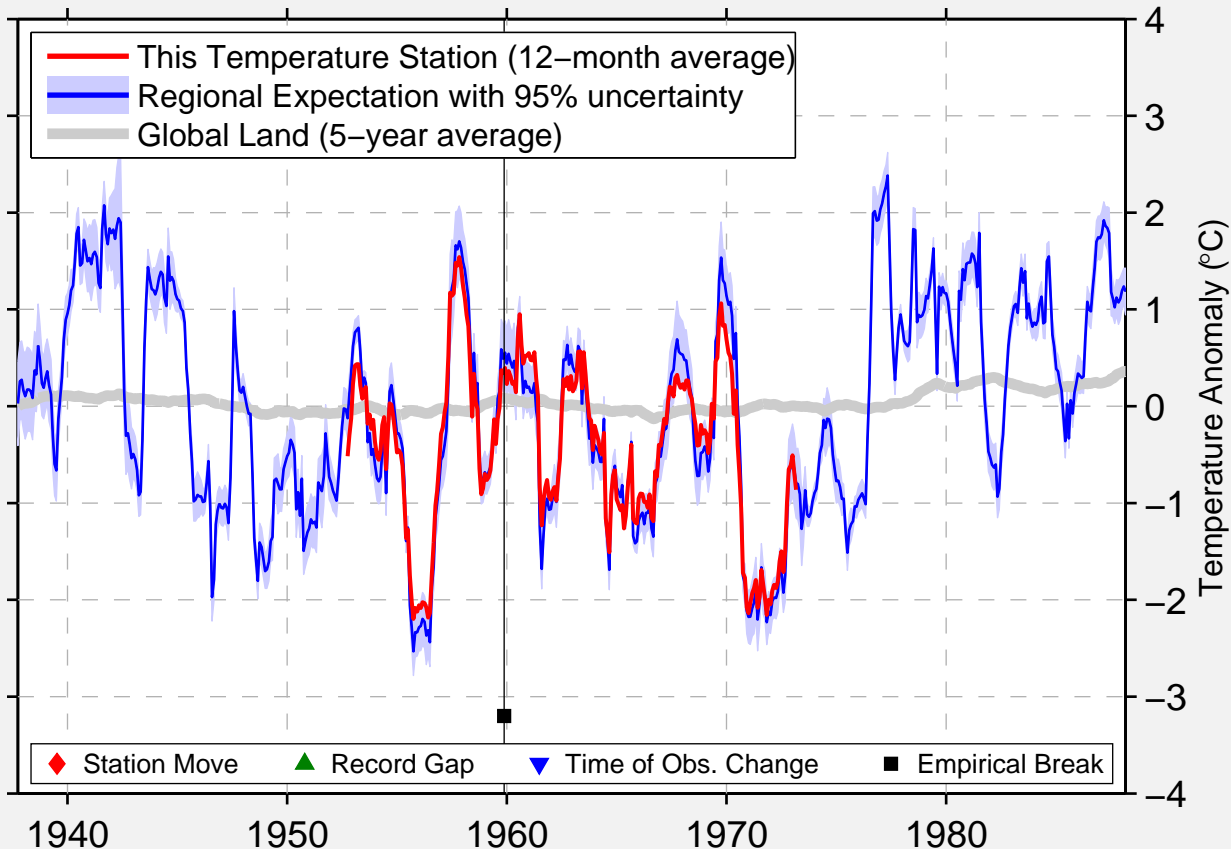

# HOMER 5 NW

59.683 N, 151.633 W (United States)

Data Quality Controlled and Aligned at Breakpoints

Berkeley Earth