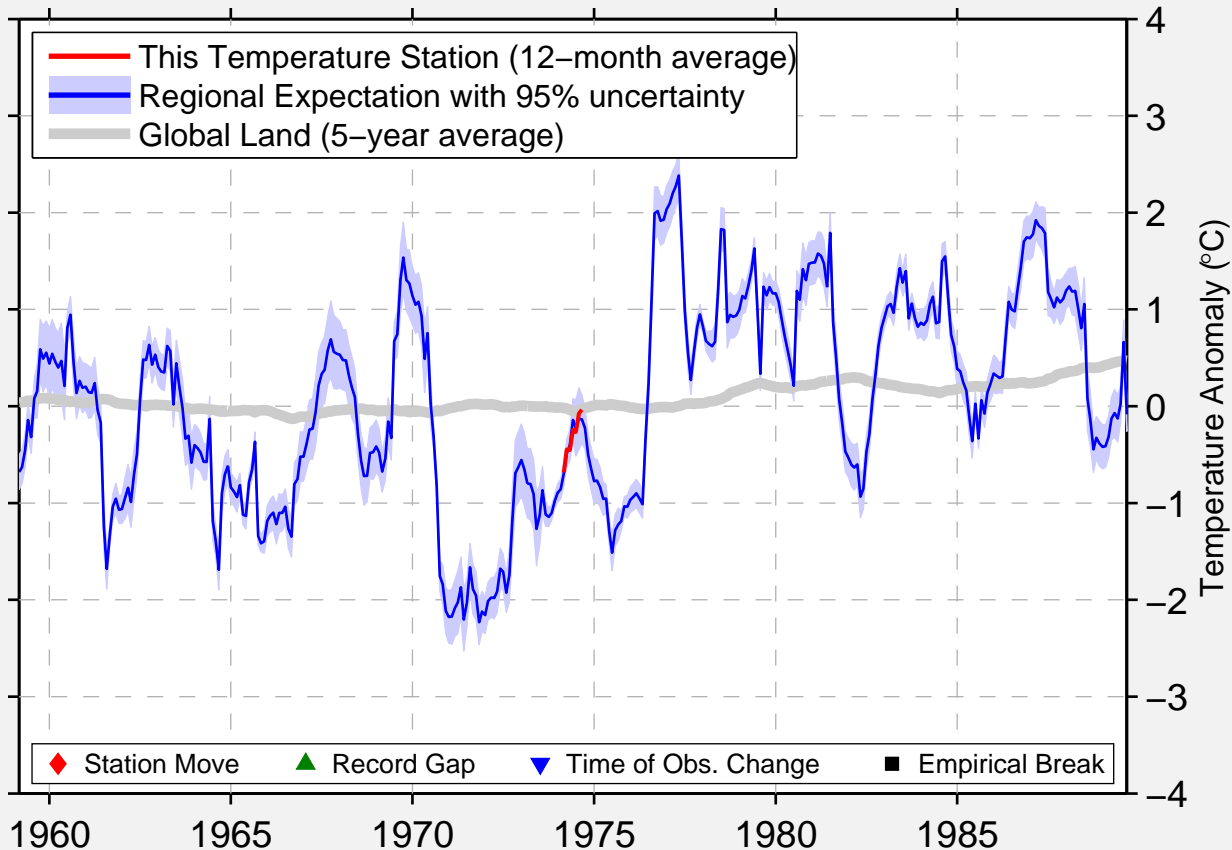

# THE TICES

59.683 N, 151.650 W (United States)

Data Quality Controlled and Aligned at Breakpoints

Berkeley Earth