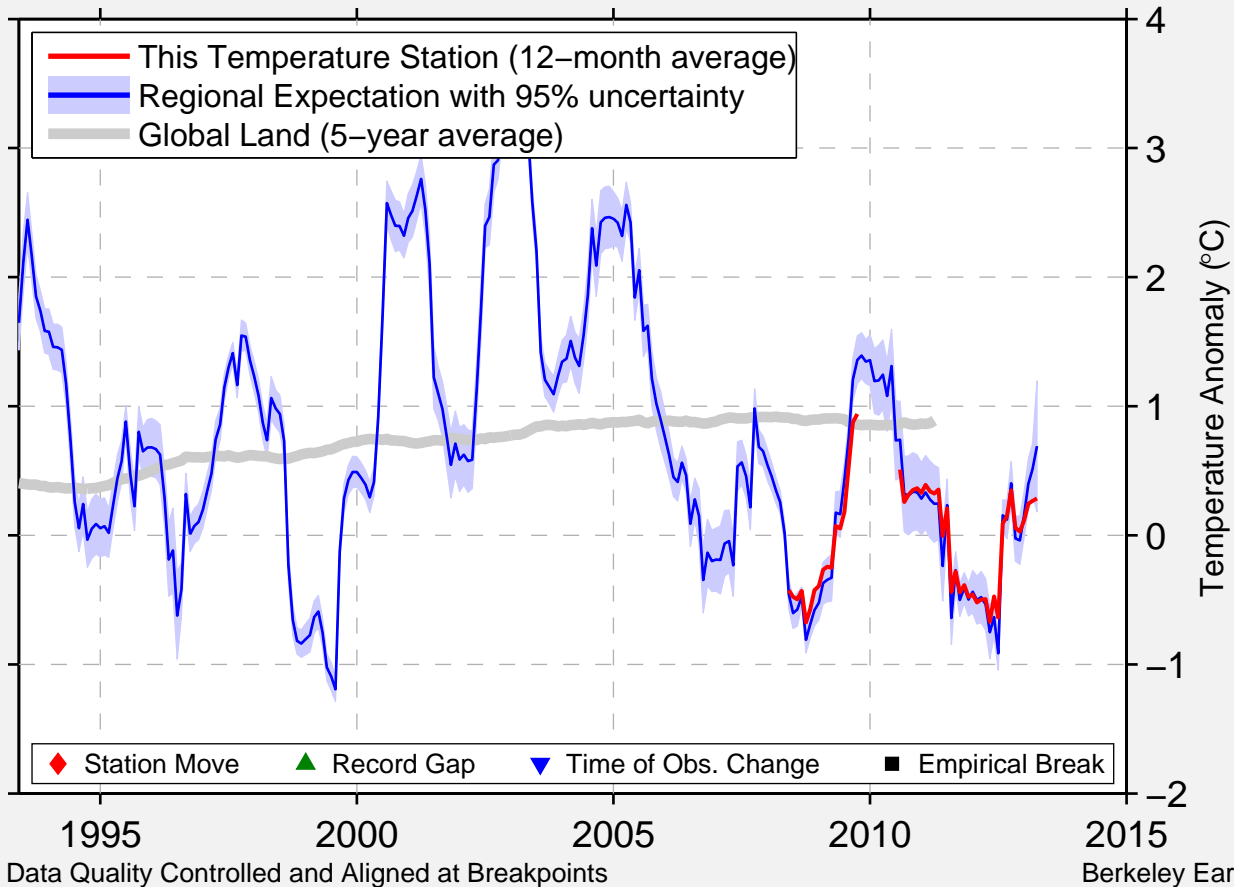

KACHEMAK BAY RESERVE

59.600 N, 151.417 W (United States)

Data Quality Controlled and Aligned at Breakpoints

Berkeley Earth