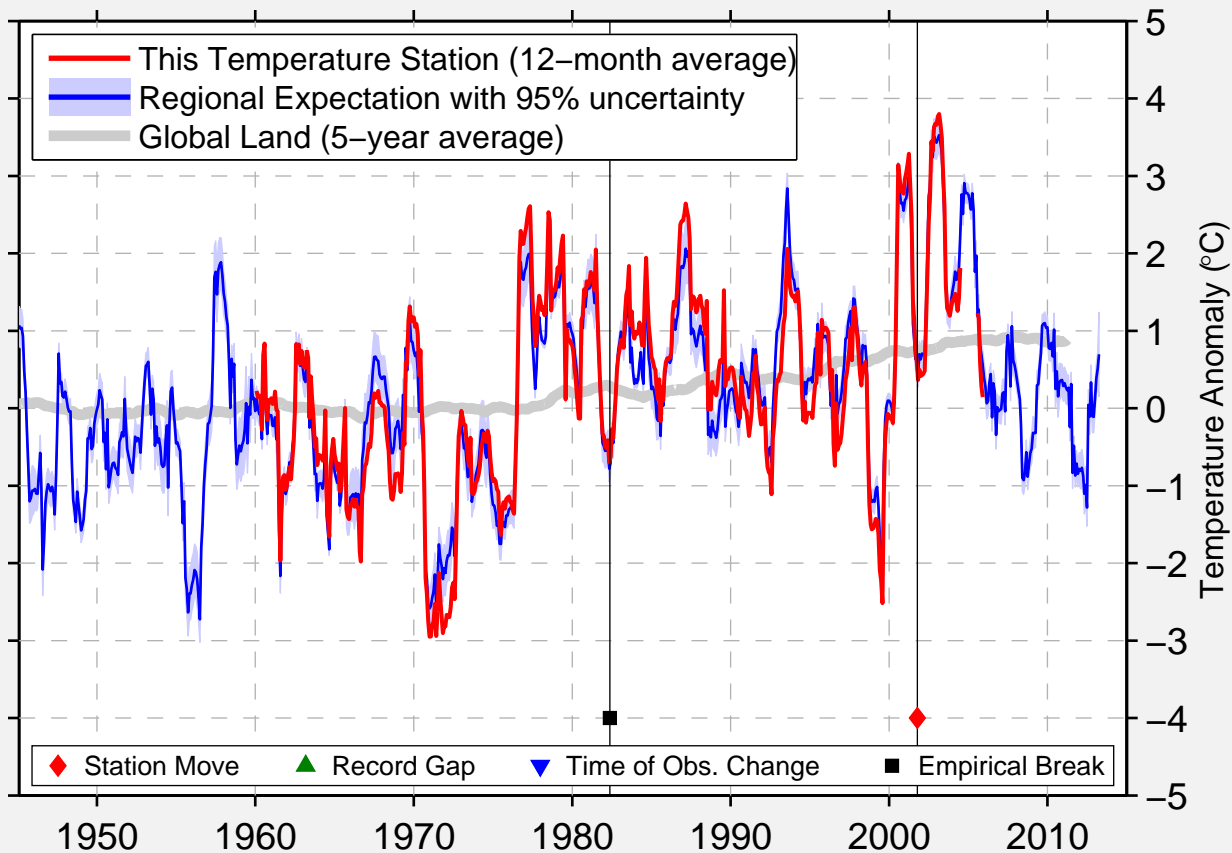

INTRICATE BAY

59.565 N, 154.478 W (United States)

Data Quality Controlled and Aligned at Breakpoints

Berkeley Earth