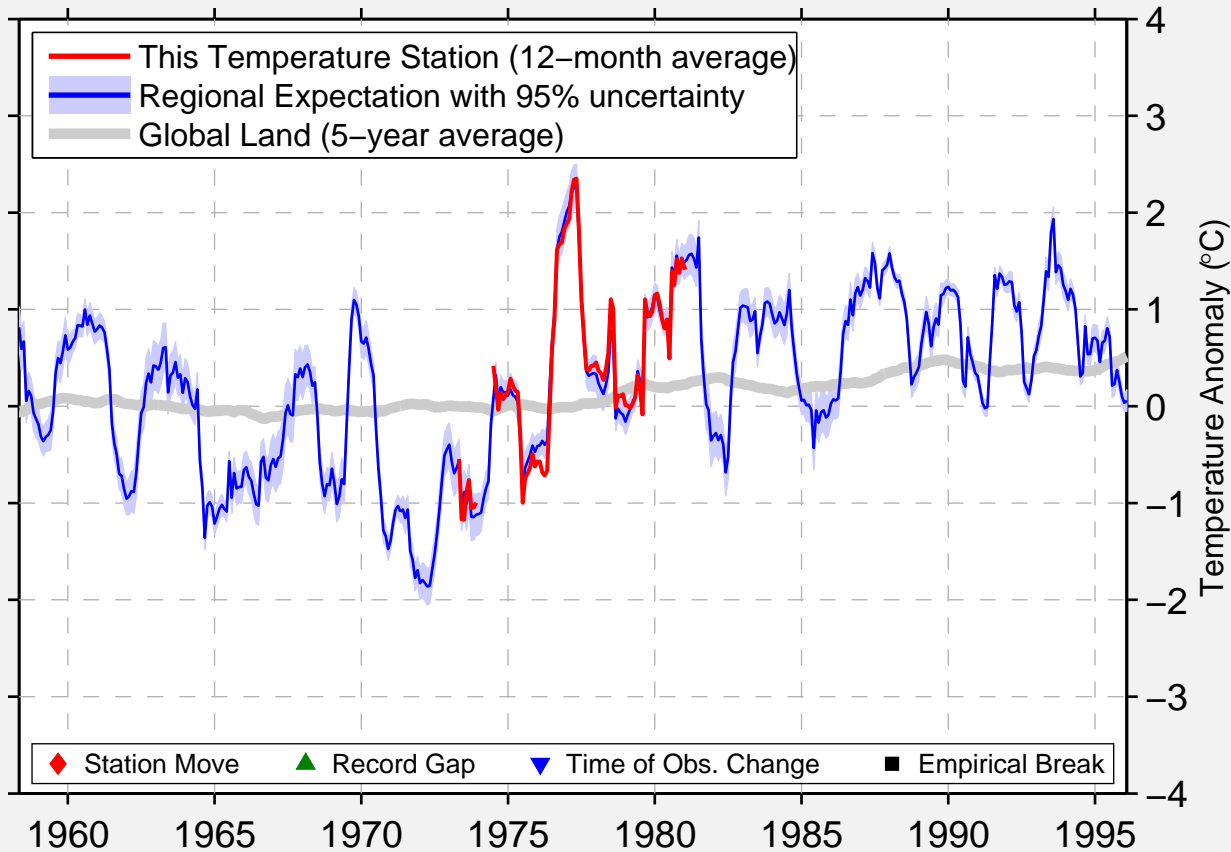

SKAGWAY 1 NW

59.467 N, 135.317 W (United States)

Data Quality Controlled and Aligned at Breakpoints

Berkeley Earth