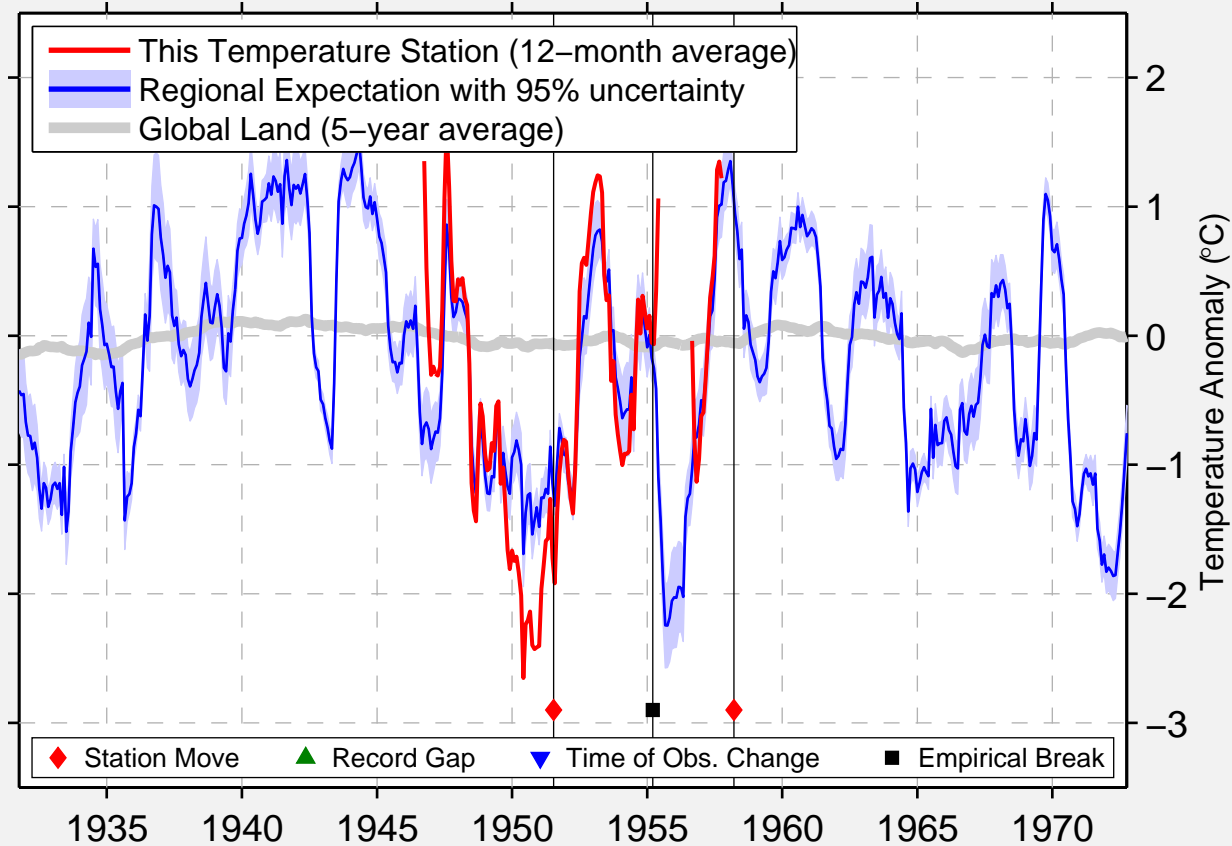

# HAINES HIGHWAY MILE

59.400 N, 135.900 W (United States)

Data Quality Controlled and Aligned at Breakpoints

Berkeley Earth