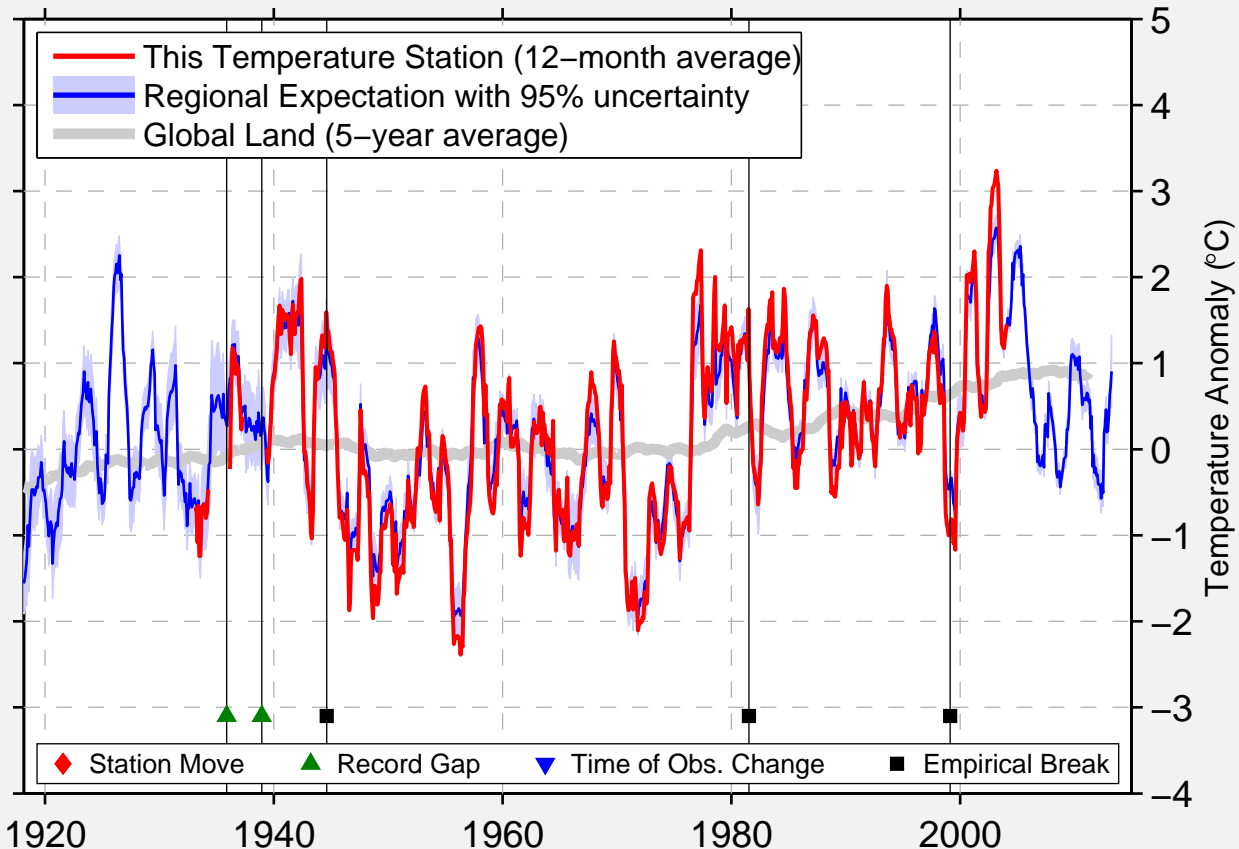

# HOMER WSO AP, AK

59.380 N, 151.300 W (United States)

Data Quality Controlled and Aligned at Breakpoints

Berkeley Earth