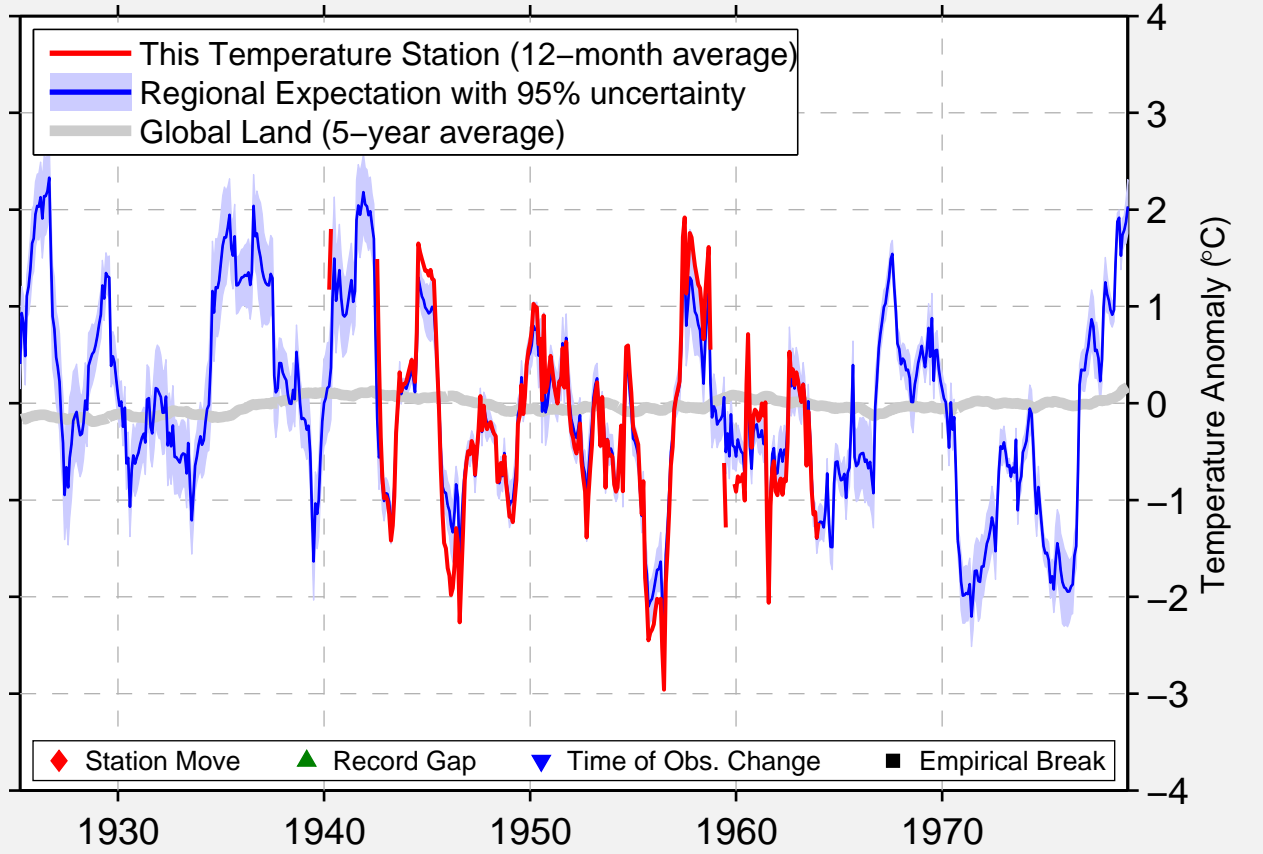

# PLATINUM

59.017 N, 161.783 W (United States)

Data Quality Controlled and Aligned at Breakpoints

Berkeley Earth