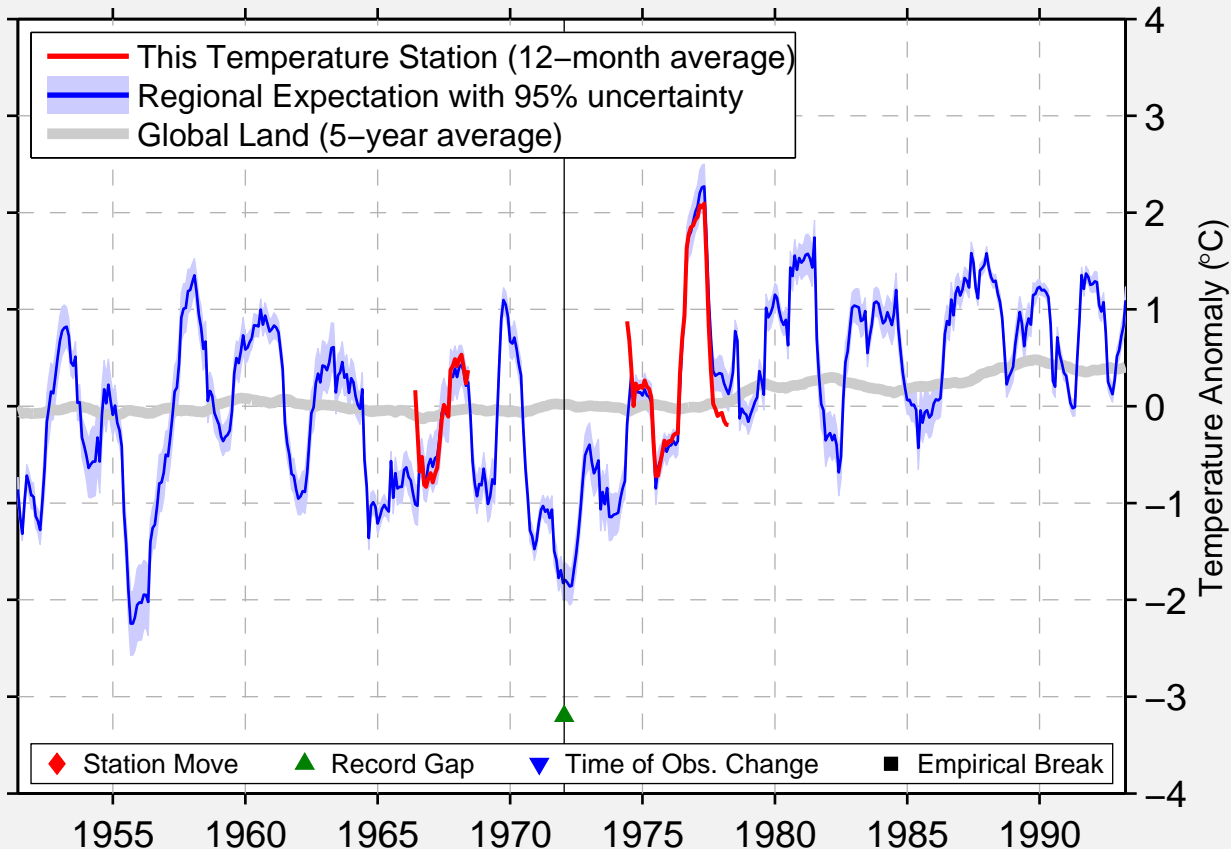

# JUNEAU 9 NW

58.417 N, 134.533 W (United States)

Data Quality Controlled and Aligned at Breakpoints

Berkeley Earth