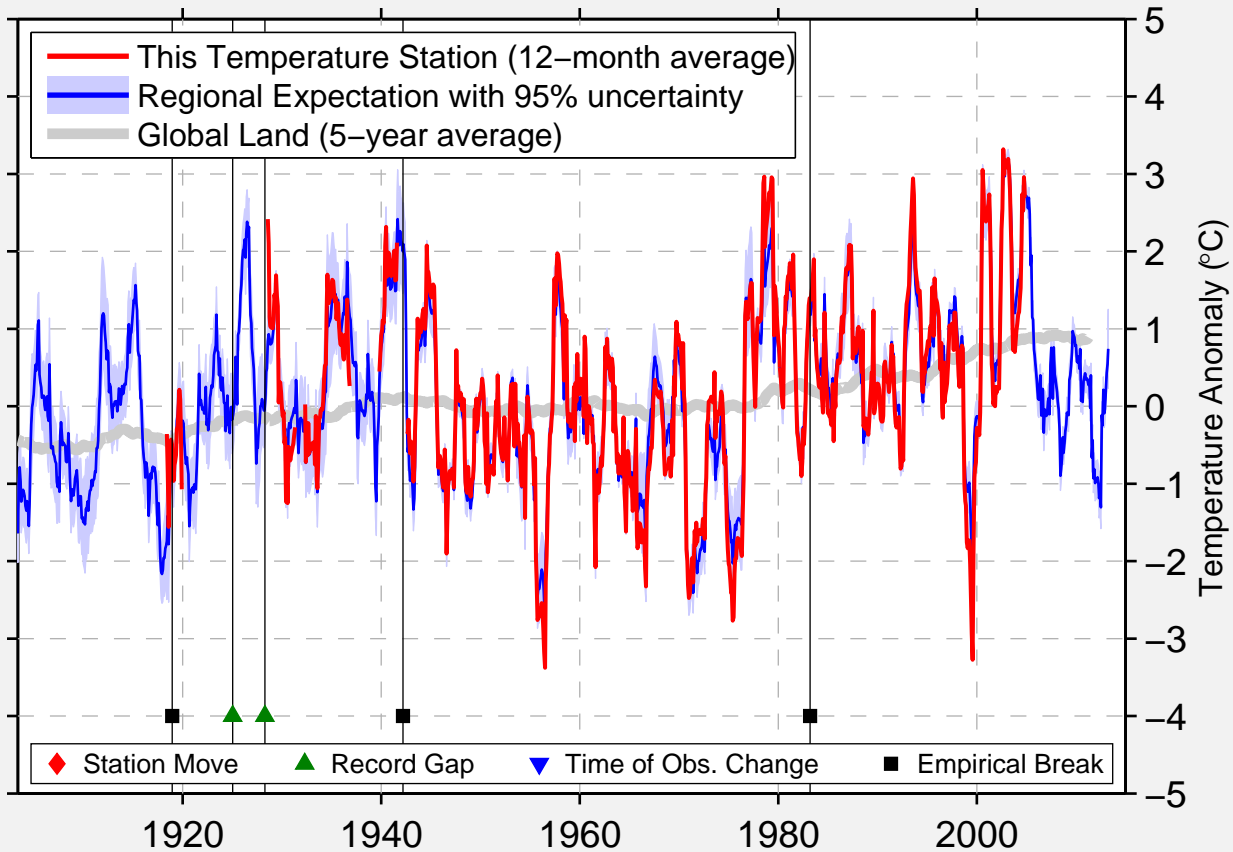

# KING SALMON WSO AP, AK

58.410 N, 156.400 W (United States)

Data Quality Controlled and Aligned at Breakpoints

Berkeley Earth