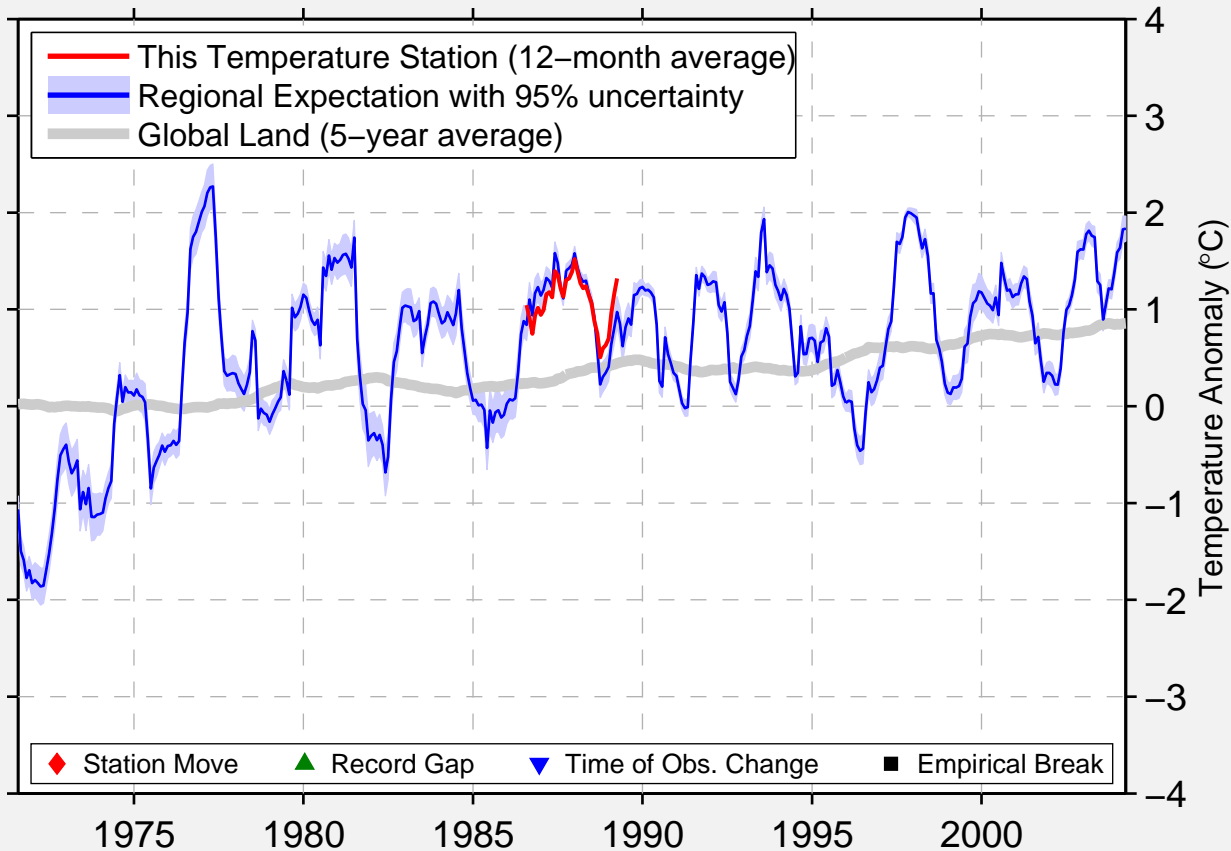

PT. RETREAT (AMOS)

58.400 N, 134.950 W (United States)

Data Quality Controlled and Aligned at Breakpoints

Berkeley Earth