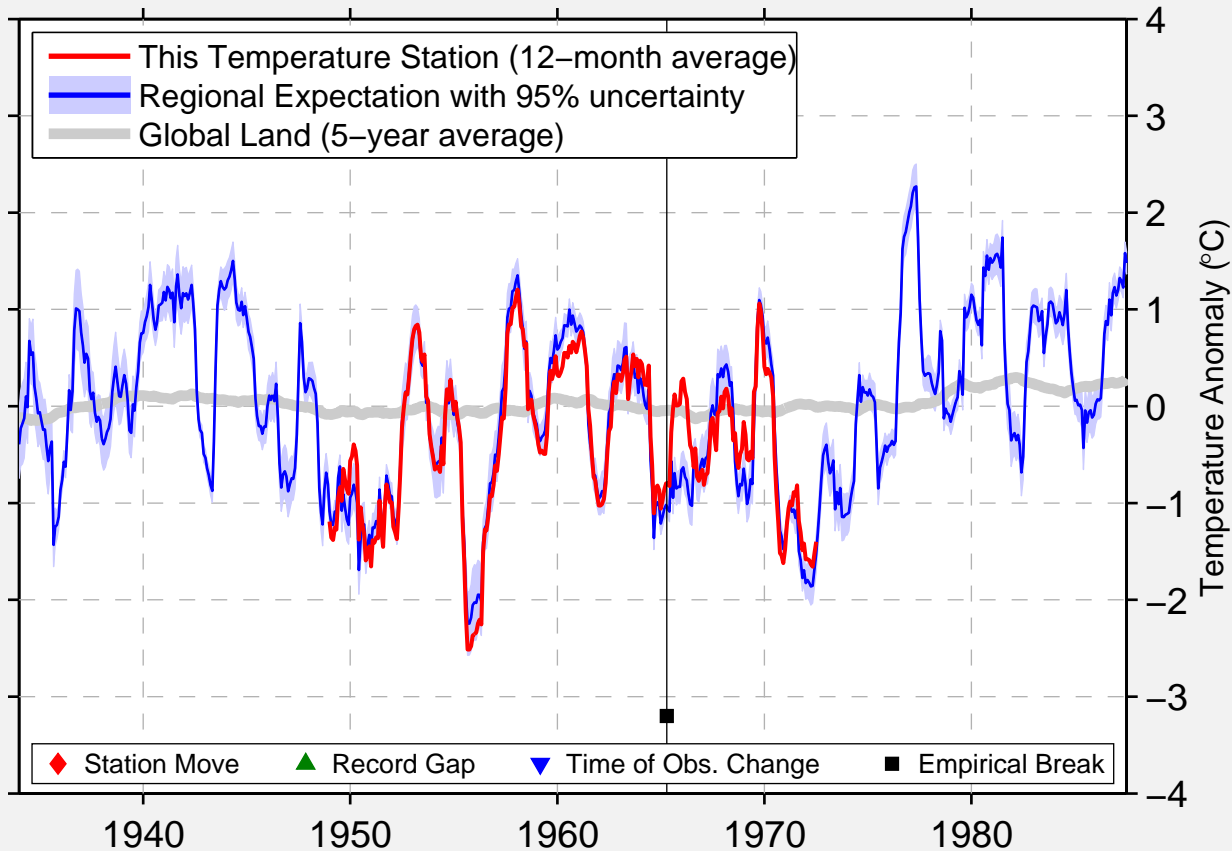

JUNEAU MUNICIPAL ARPT

58.357 N, 134.564 W (United States)

Data Quality Controlled and Aligned at Breakpoints

Berkeley Earth