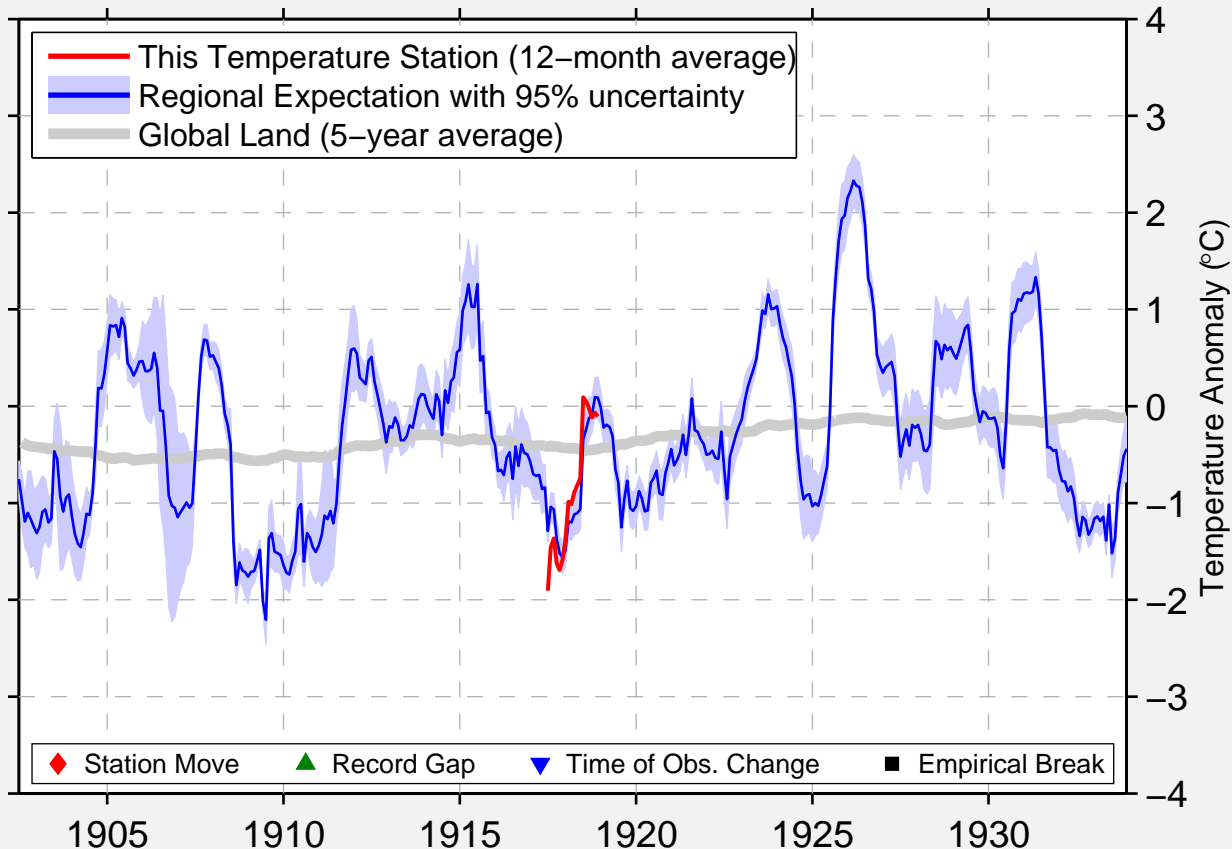

PERSERVERENCE MINE

58.300 N, 134.333 W (United States)

◆ Station Move ▲ Record Gap ▼ Time of Obs. Change ■ Empirical Break