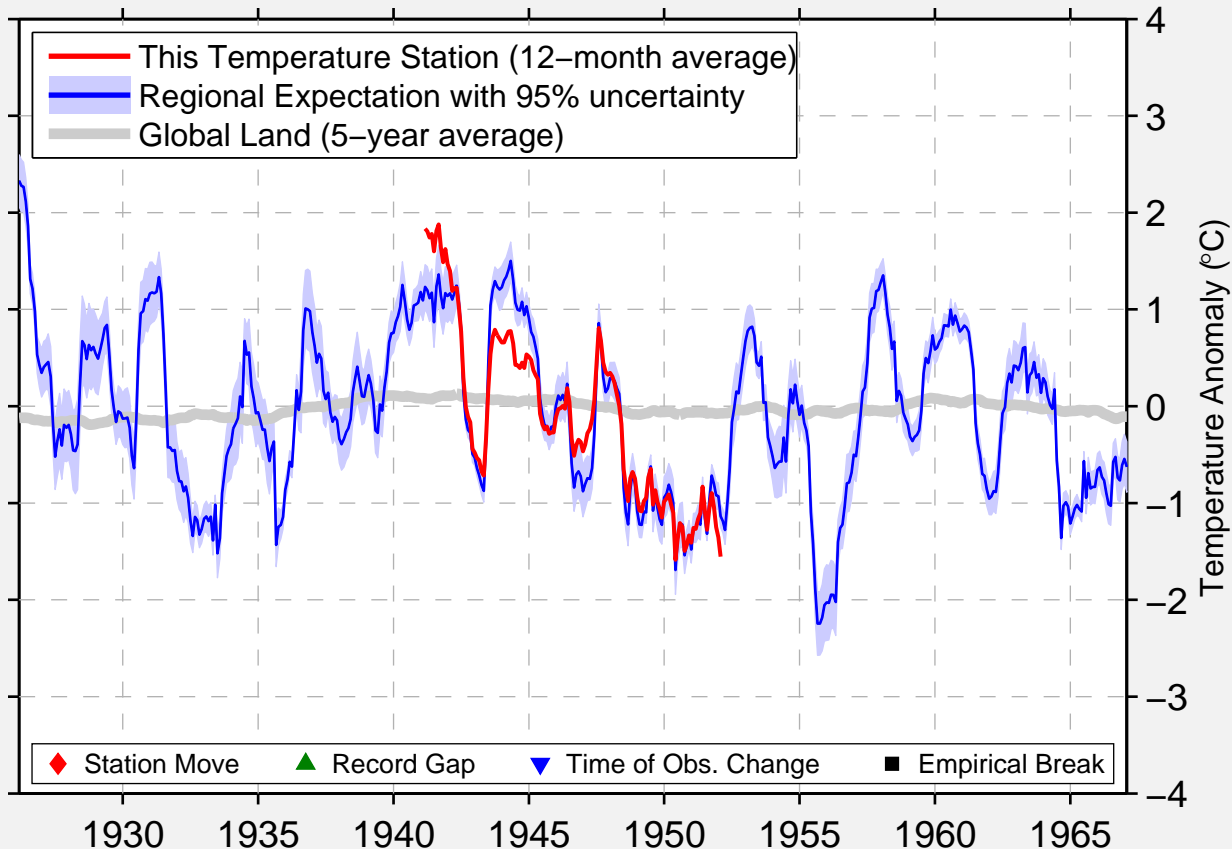

GULL COVE

58.200 N, 136.150 W (United States)

Data Quality Controlled and Aligned at Breakpoints

Berkeley Earth