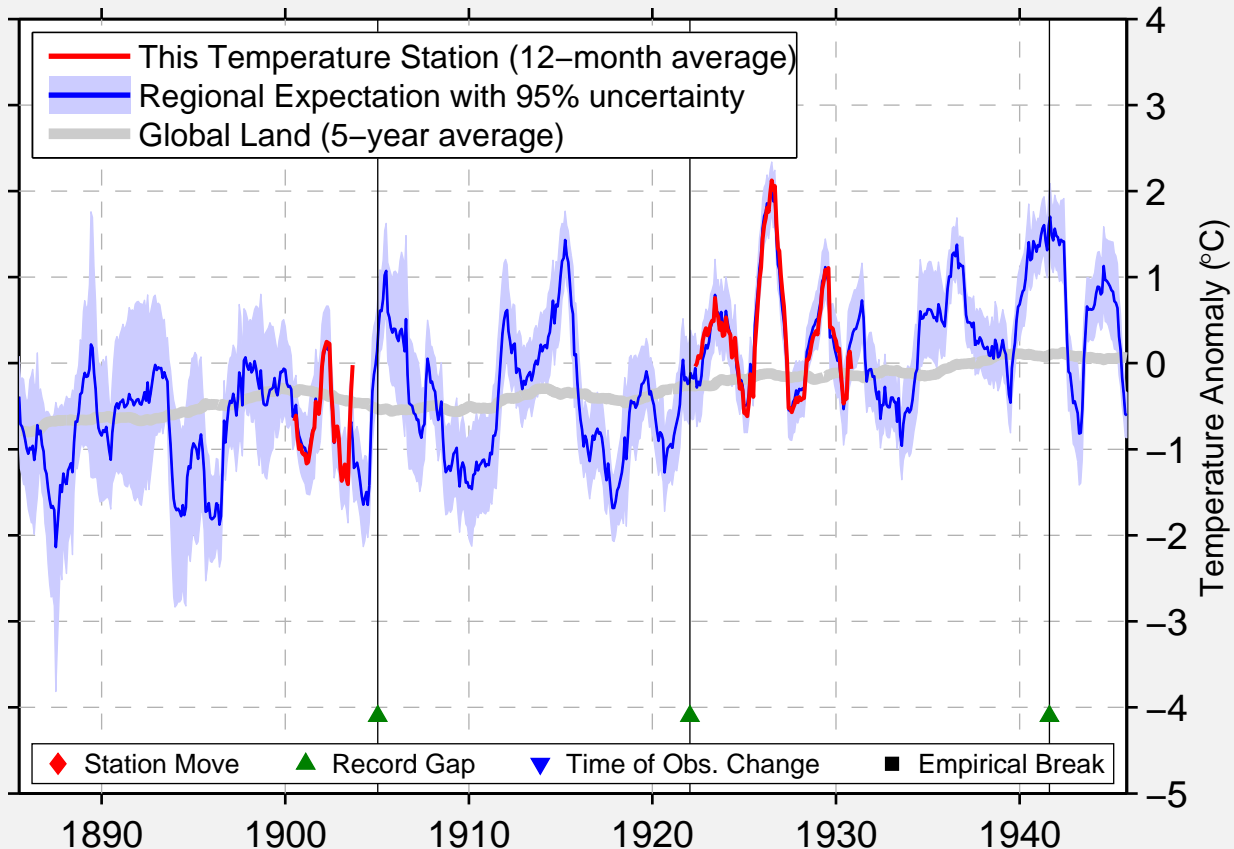

WOODY ISLAND

57.800 N, 152.400 W (United States)

Data Quality Controlled and Aligned at Breakpoints

Berkeley Earth