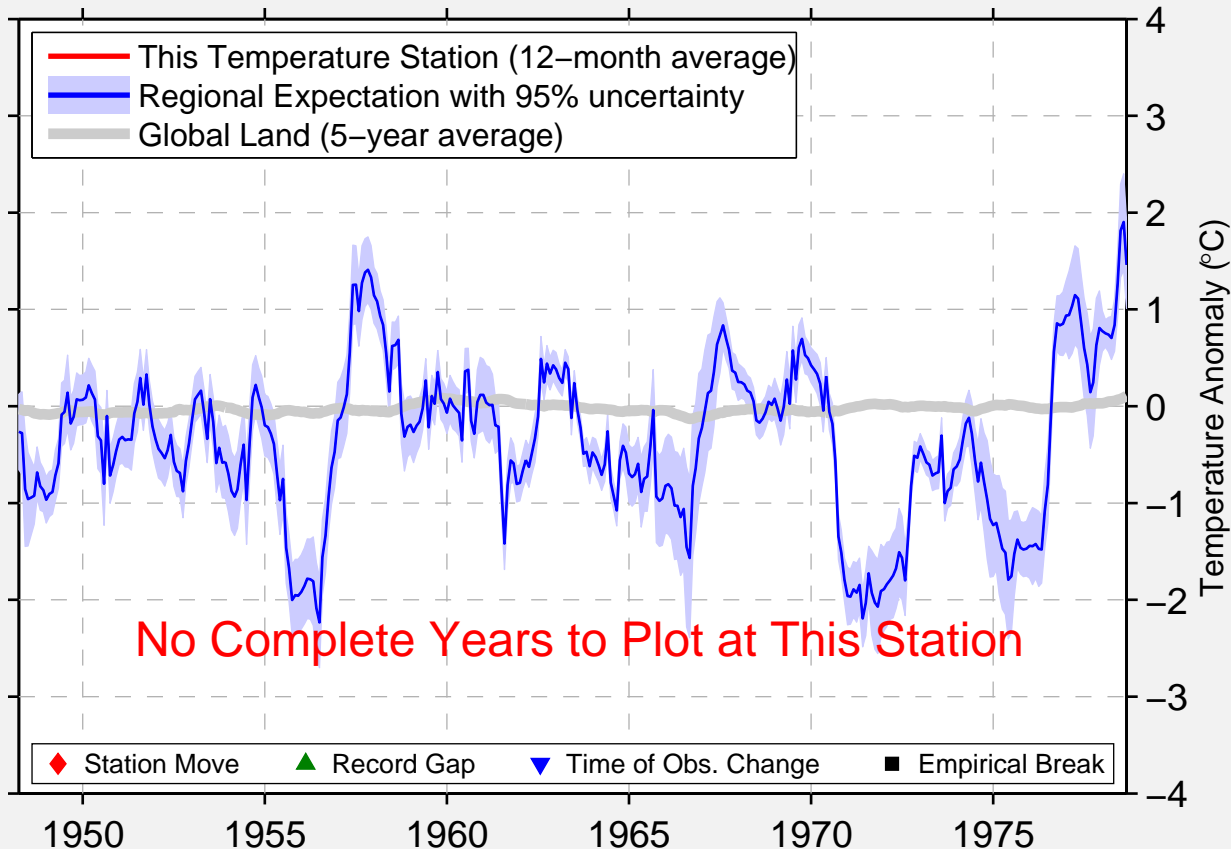

# WIDE BAY

57.367 N, 156.417 W (United States)

**No Complete Years to Plot at This Station**