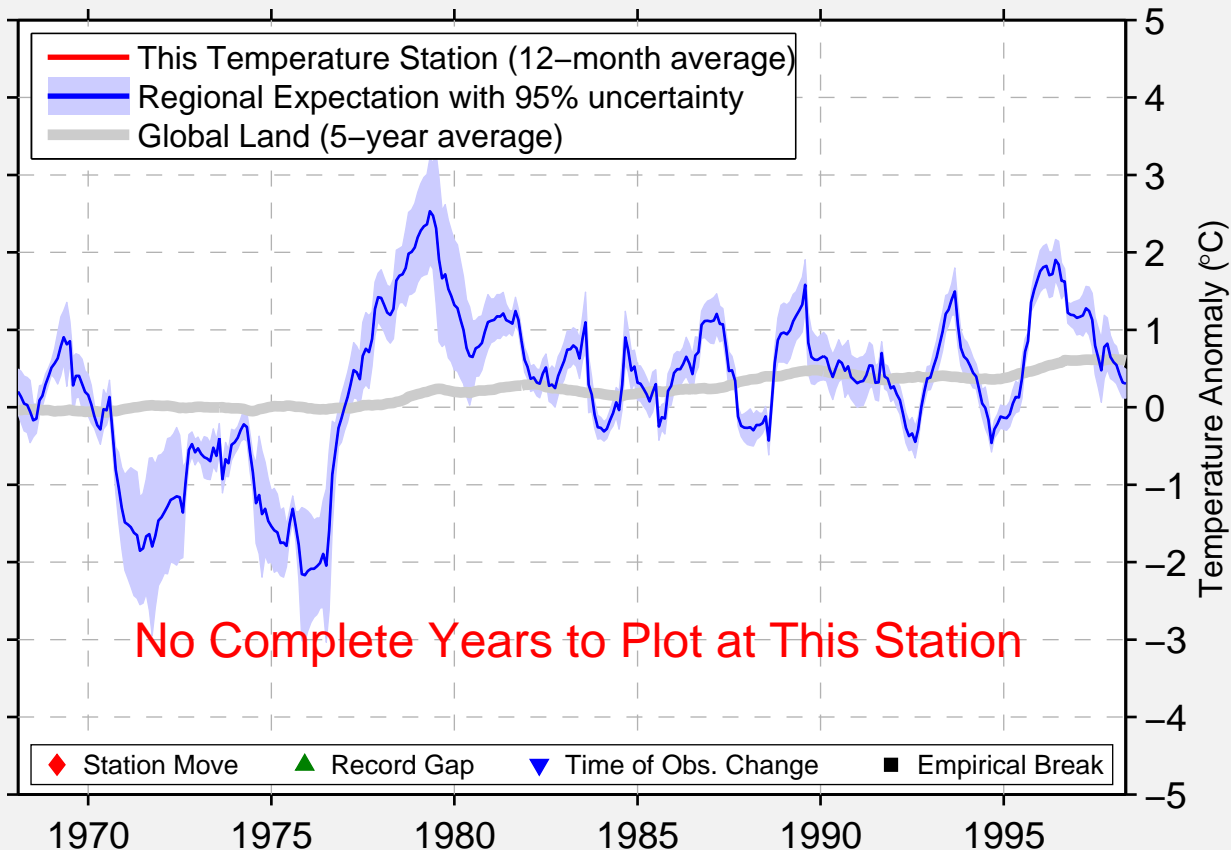

ENVIRONM BUOY 46019

57.200 N, 170.300 W (United States)

No Complete Years to Plot at This Station