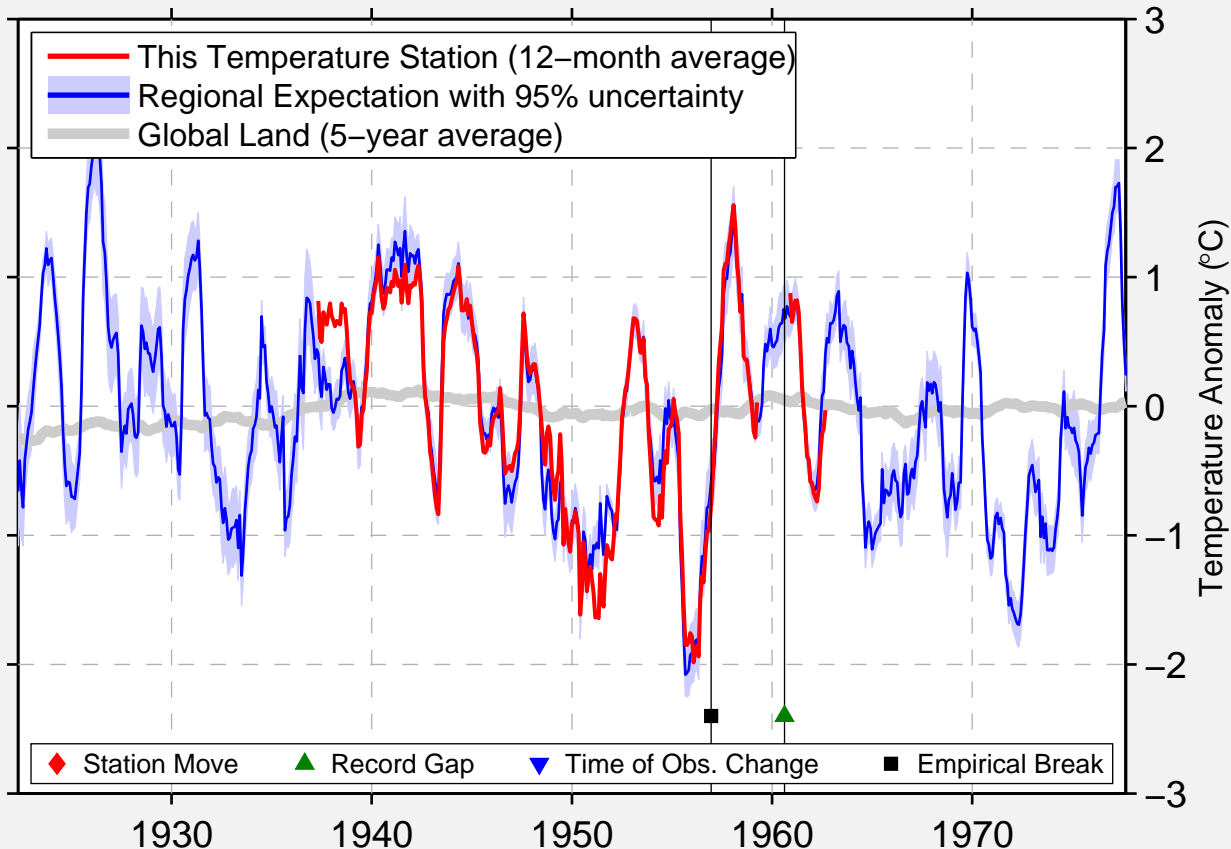

# BARANOF

57.083 N, 134.833 W (United States)

Data Quality Controlled and Aligned at Breakpoints

Berkeley Earth