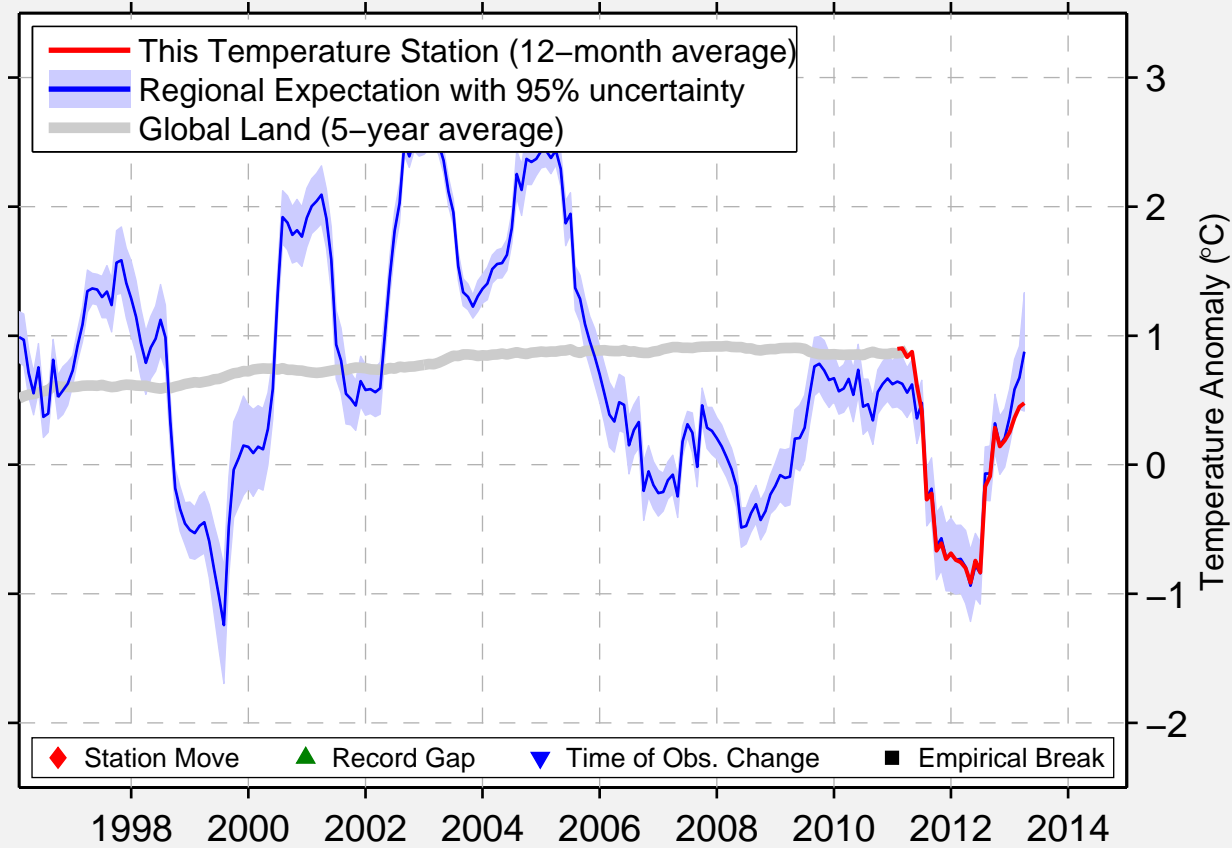

ALITAK

56.900 N, 154.250 W (United States)

◆ Station Move ▲ Record Gap ▼ Time of Obs. Change ■ Empirical Break