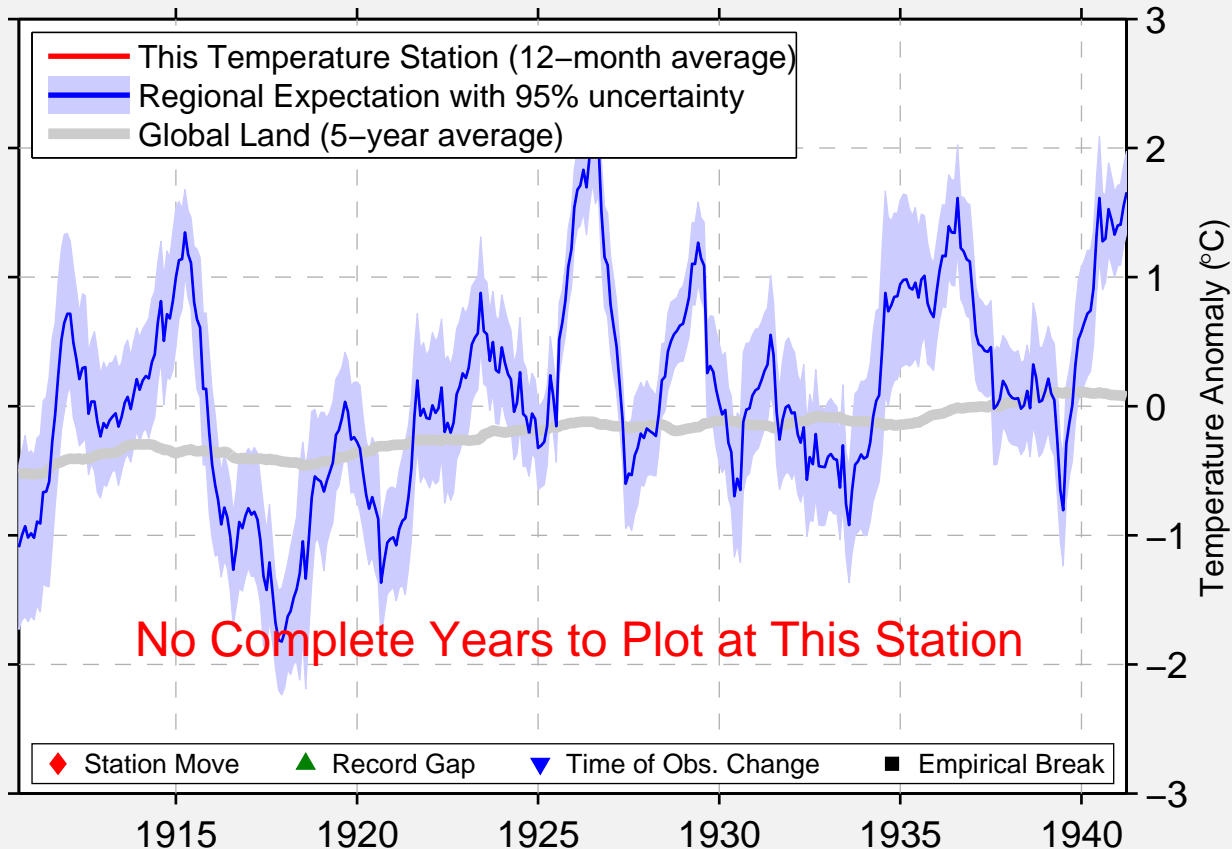

# GEESE ISLANDS

56.717 N, 153.917 W (United States)

Data Quality Controlled and Aligned at Breakpoints

Berkeley Earth