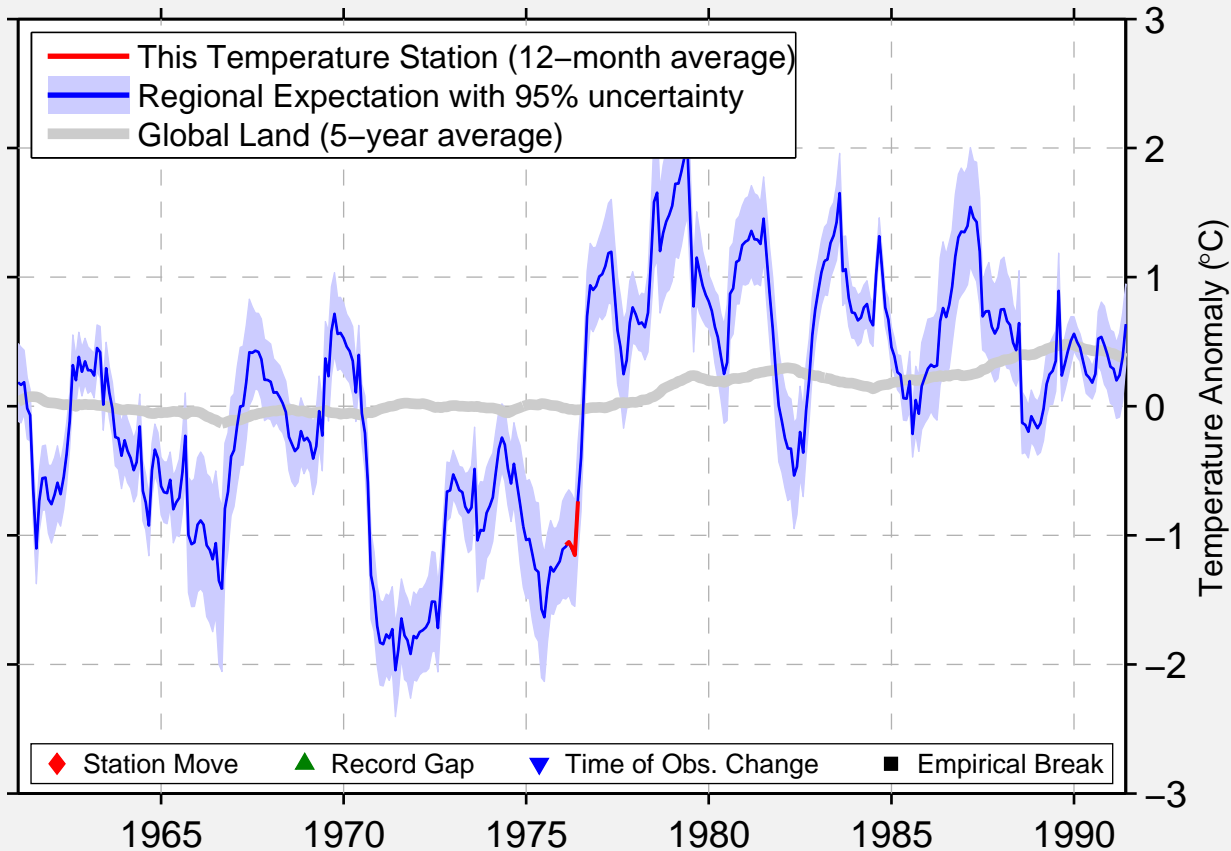

SITKINAK(USCG)

56.550 N, 154.133 W (United States)

Data Quality Controlled and Aligned at Breakpoints

Berkeley Earth