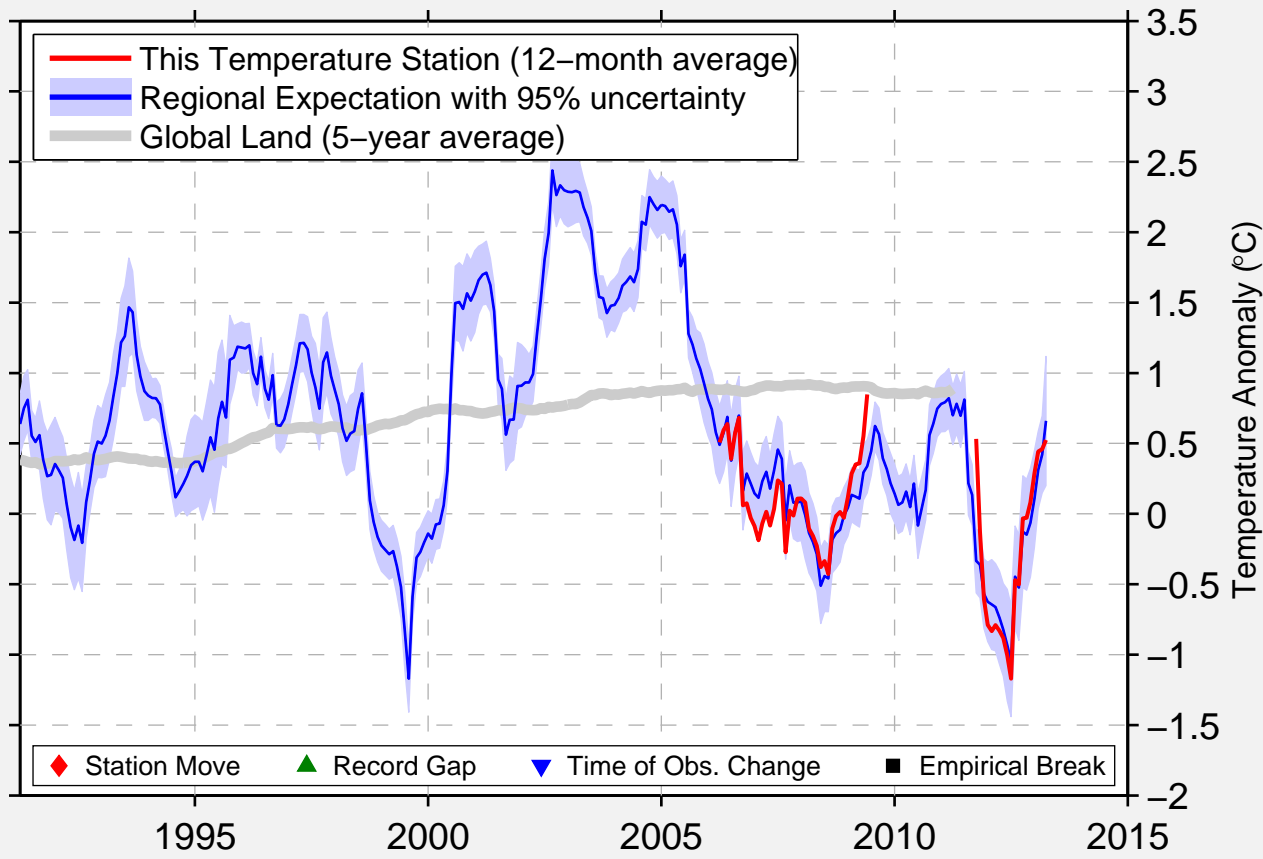

NELSON LAGOON

56.017 N, 161.167 W (United States)

Data Quality Controlled and Aligned at Breakpoints

Berkeley Earth