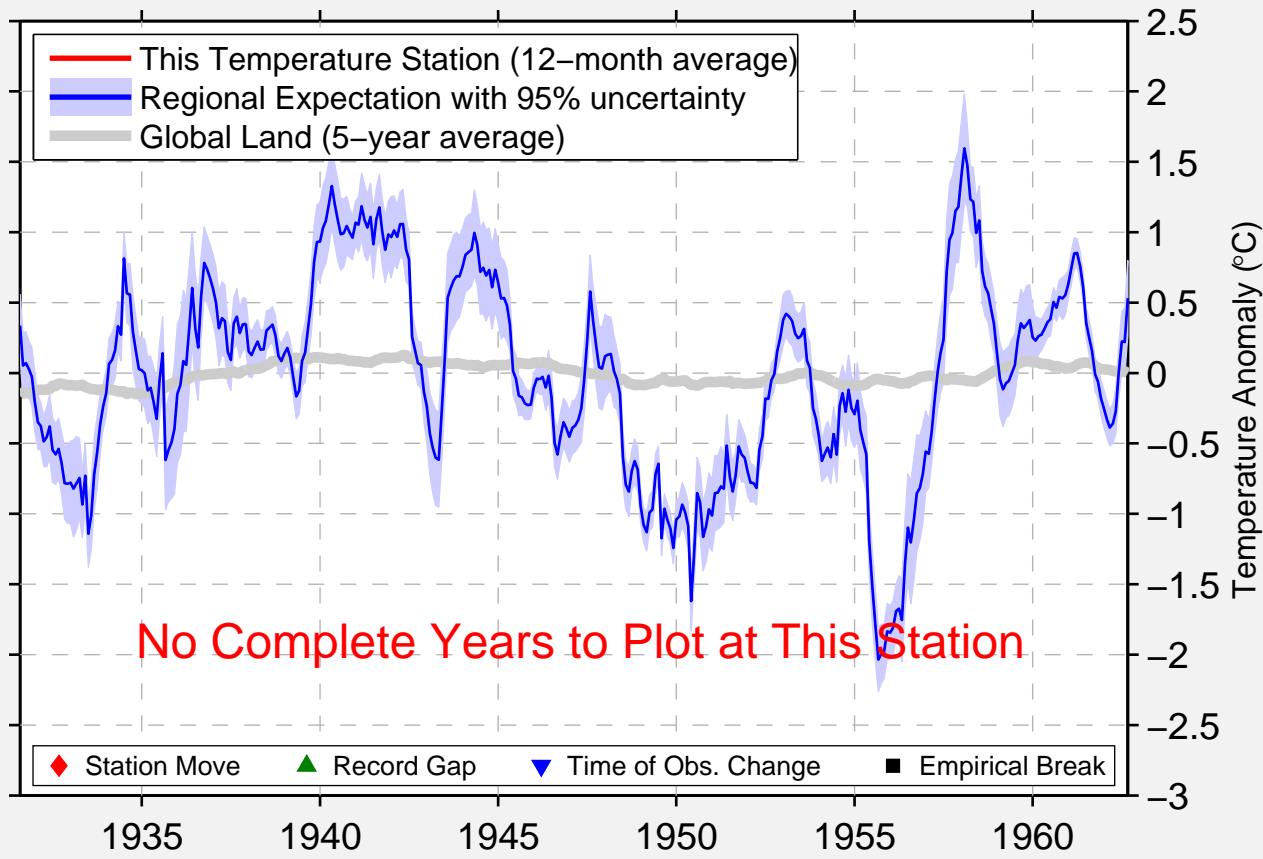

EDNA BAY

56.000 N, 133.500 W (United States)

No Complete Years to Plot at This Station

- ◆ Station Move
- ▲ Record Gap
- ▼ Time of Obs. Change
- Empirical Break