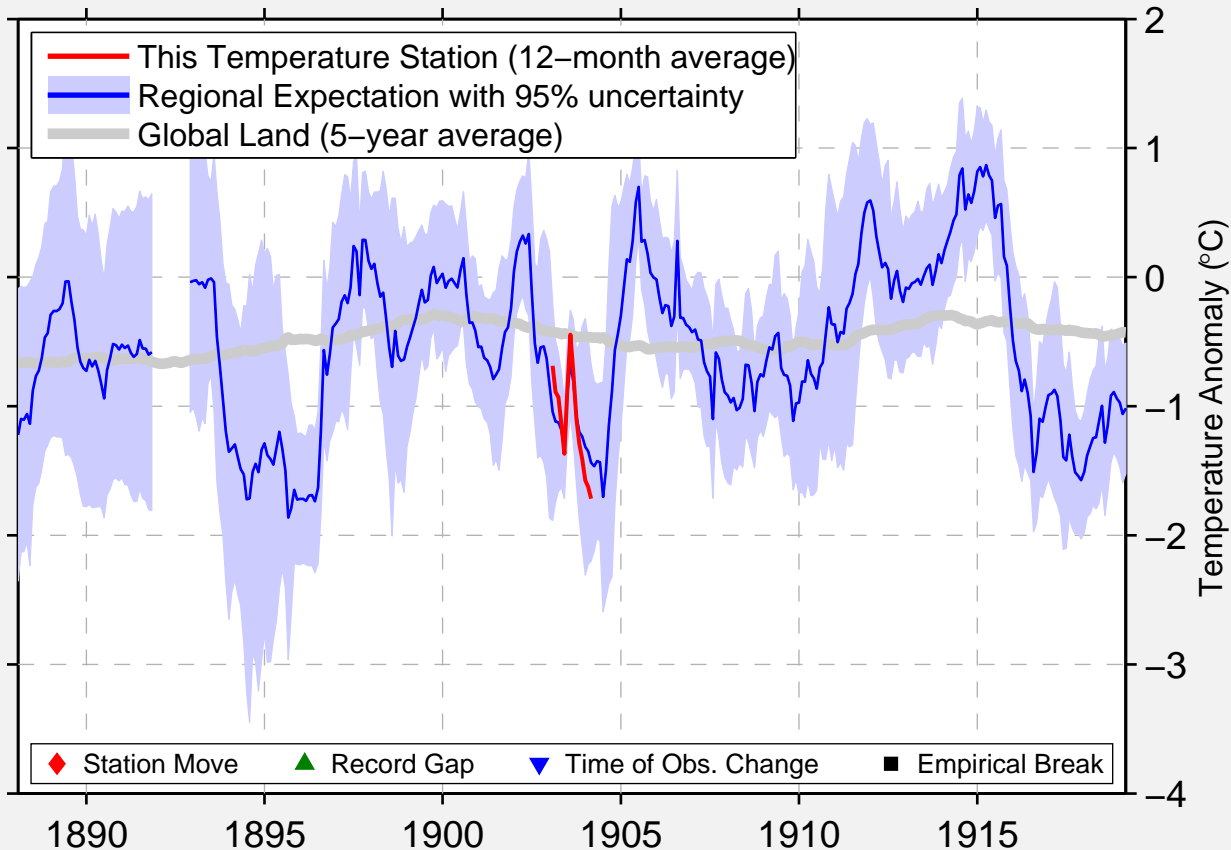

MINE HARBOR

55.750 N, 160.667 W (United States)

Data Quality Controlled and Aligned at Breakpoints

Berkeley Earth