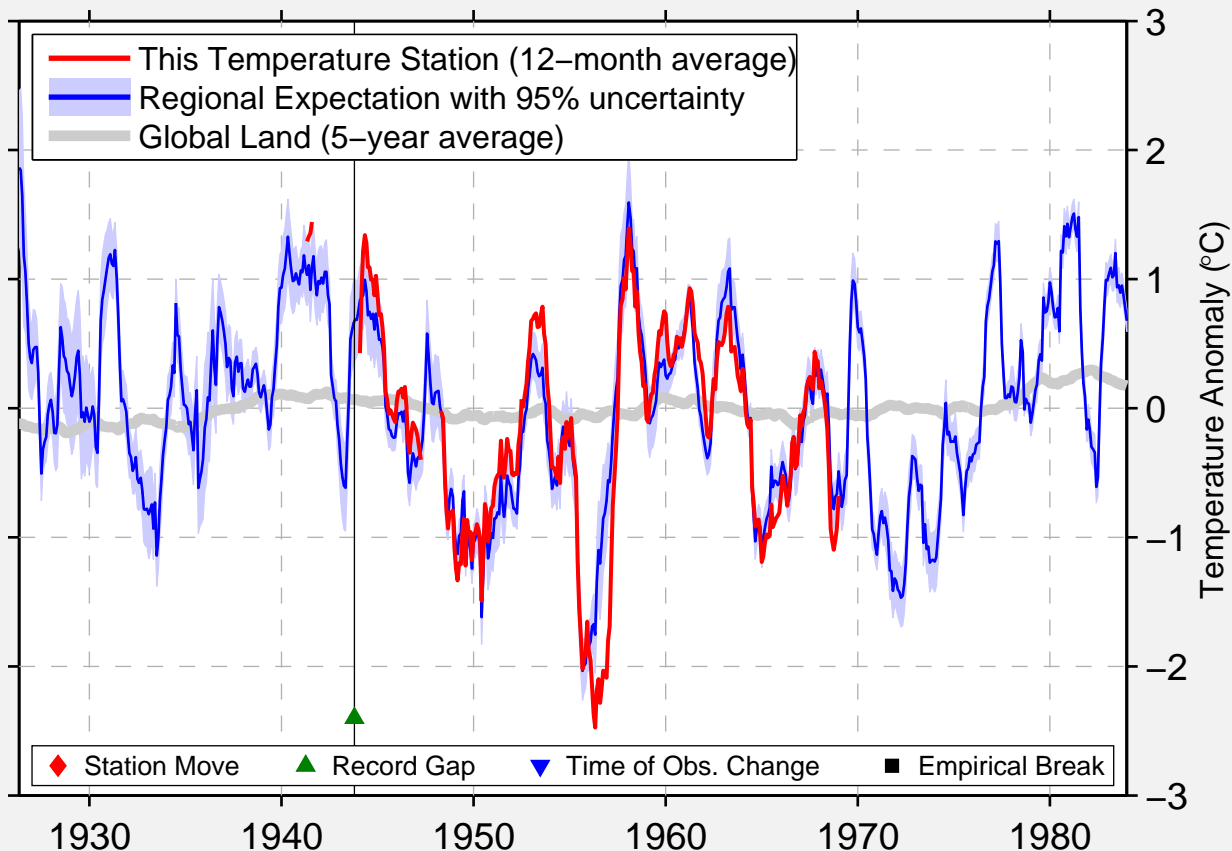

GUARD ISLAND LIGHT STN

55.450 N, 131.883 W (United States)

Data Quality Controlled and Aligned at Breakpoints

Berkeley Earth