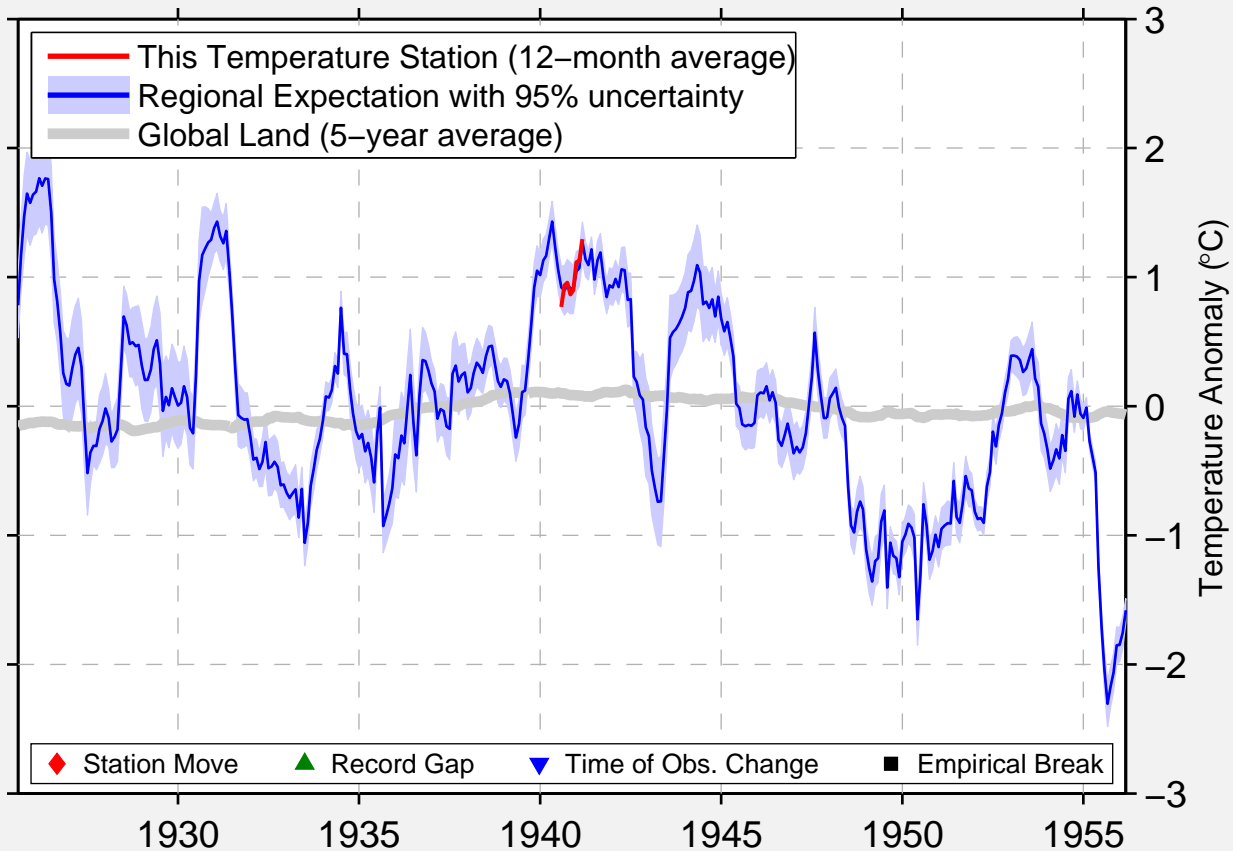

KETCHIKAN CARLANNA CK

55.350 N, 131.700 W (United States)

Data Quality Controlled and Aligned at Breakpoints

Berkeley Earth