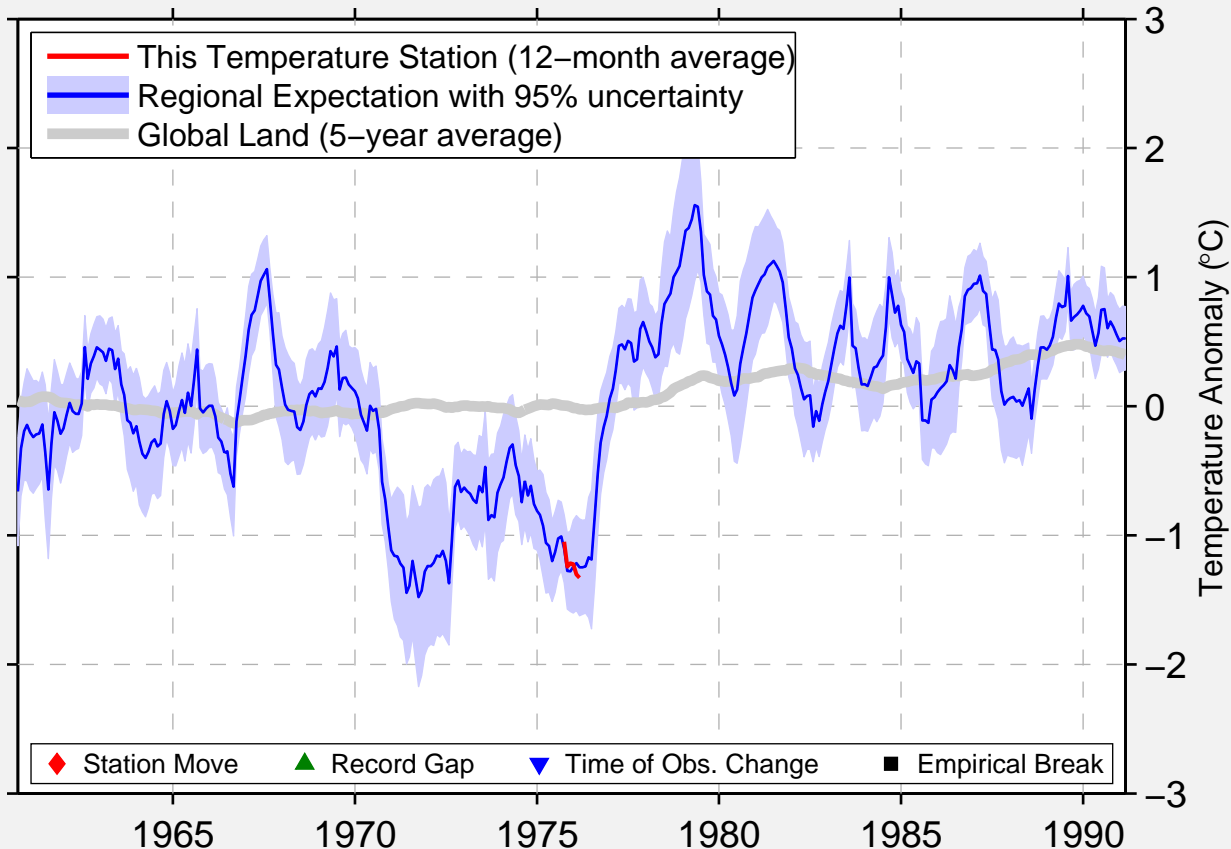

CAPE SARICHEF ARPT

54.600 N, 164.933 W (United States)

Data Quality Controlled and Aligned at Breakpoints

Berkeley Earth