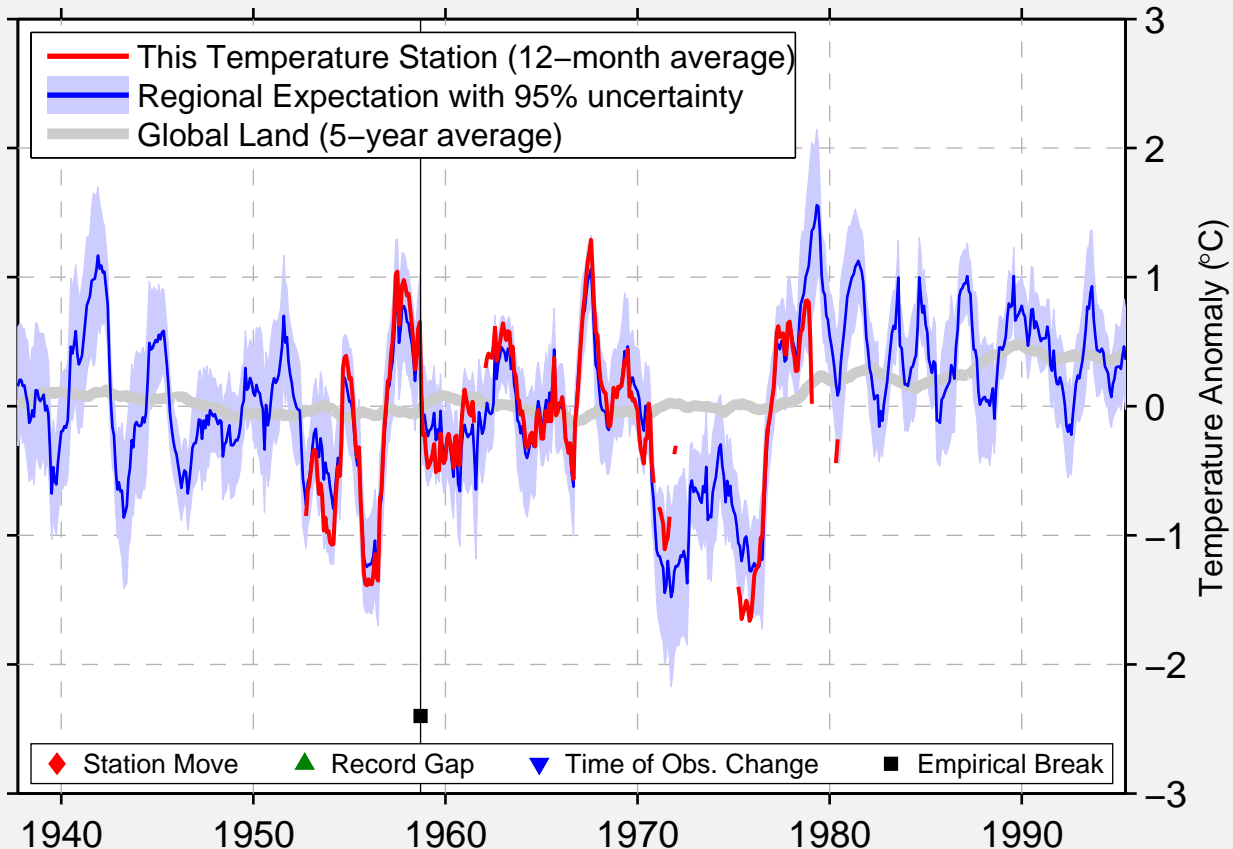

CAPE SARICHEF LT STN

54.600 N, 164.933 W (United States)

◆ Station Move ▲ Record Gap ▼ Time of Obs. Change ■ Empirical Break