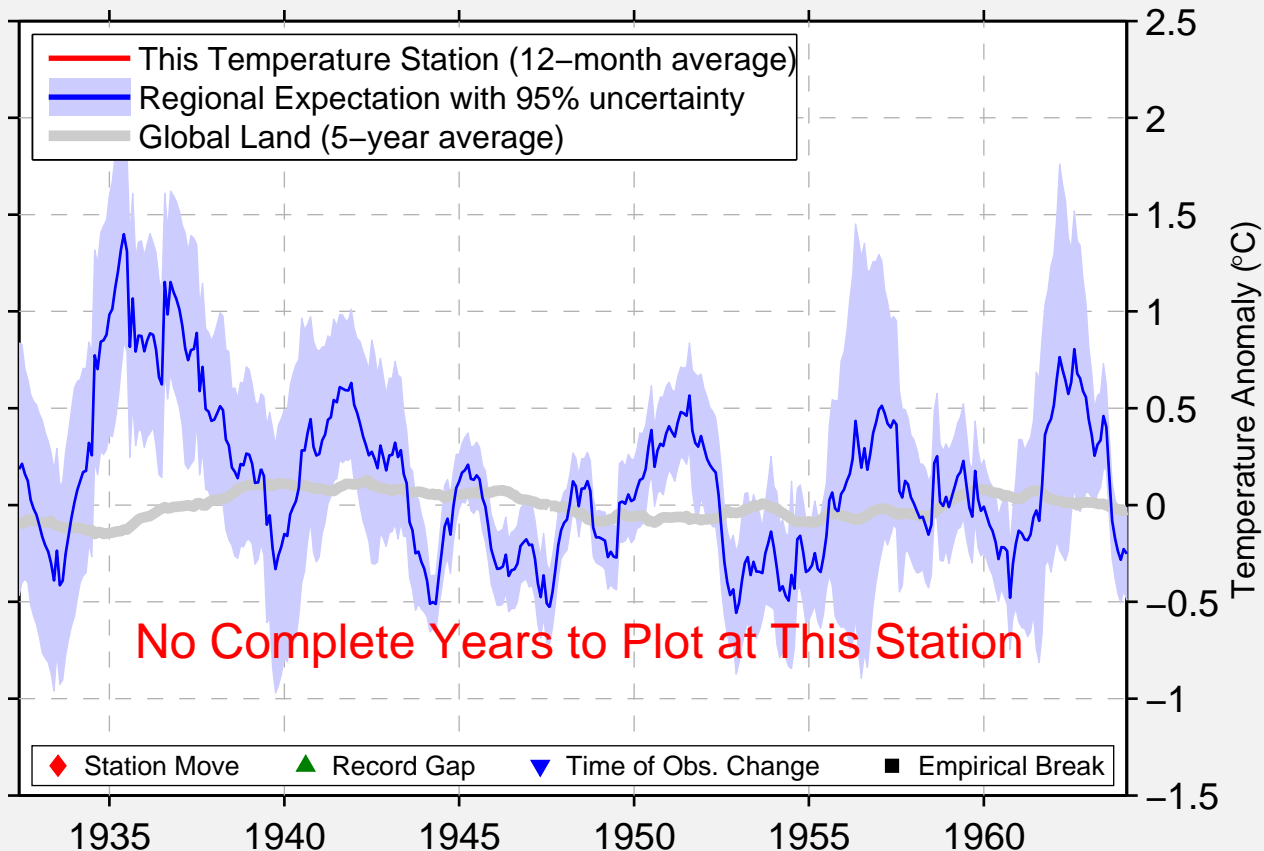

# TANAGA ISLAND

51.750 N, 178.033 W (United States)

**No Complete Years to Plot at This Station**

◆ Station Move    ▲ Record Gap    ▼ Time of Obs. Change    ■ Empirical Break