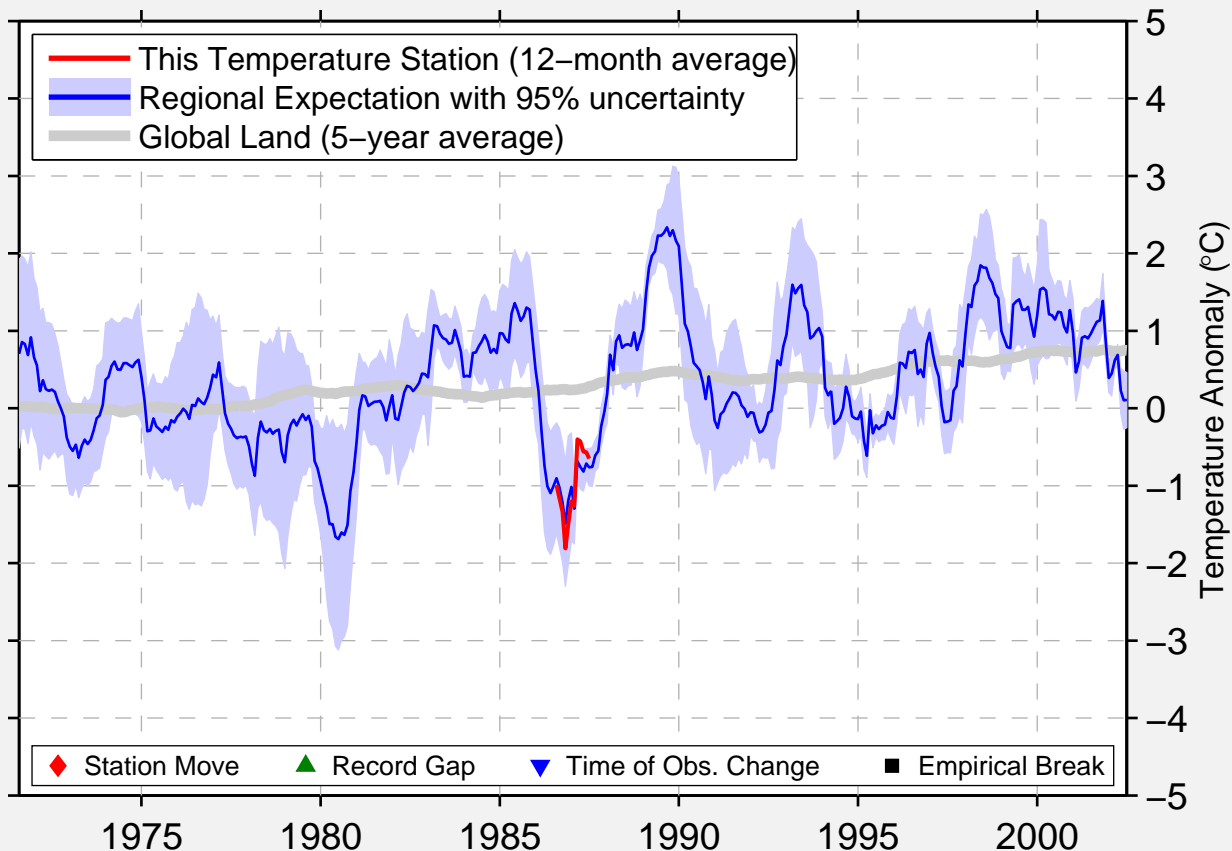

AWS: DOLLEMAN IS (8917)

70.600 S, 61.000 W (Antarctica)

Data Quality Controlled and Aligned at Breakpoints

Berkeley Earth