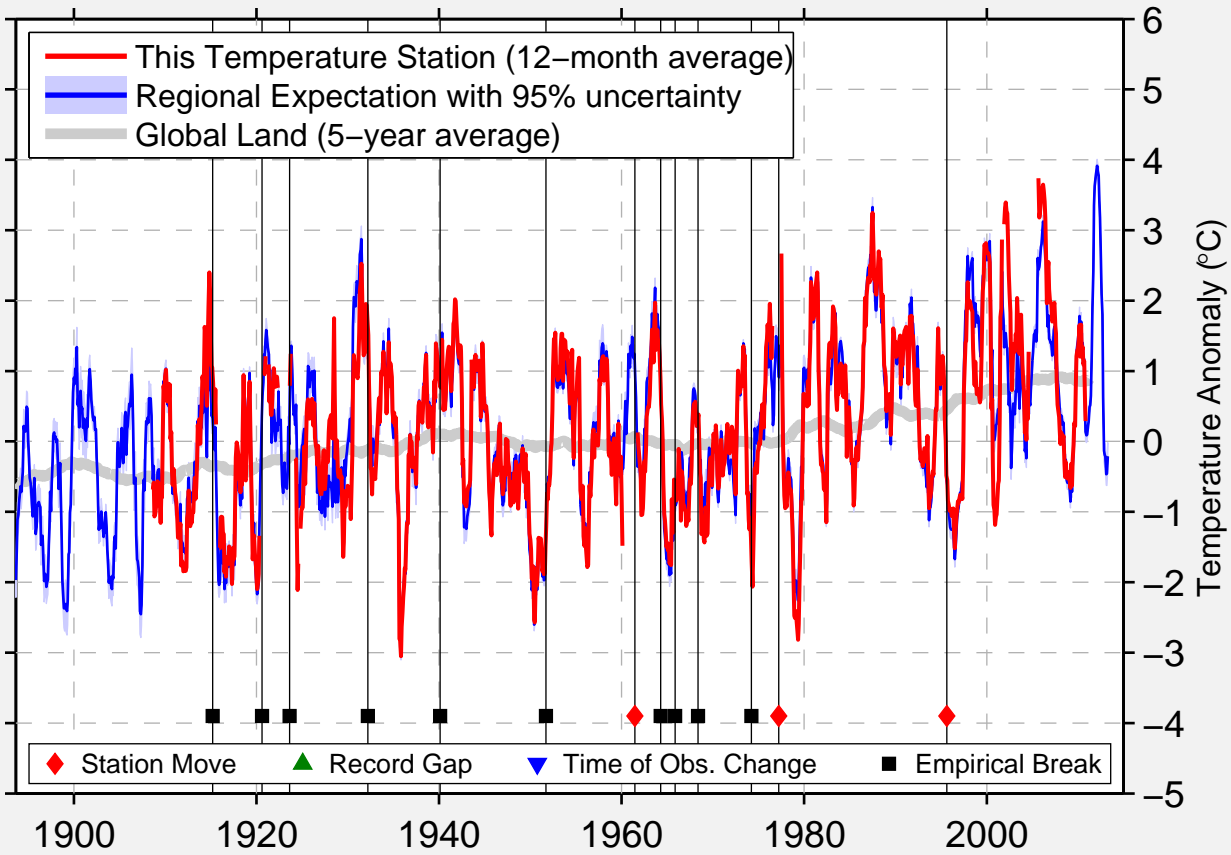

HANSBORO 4 NNE

48.999 N, 99.346 W (United States)

Data Quality Controlled and Aligned at Breakpoints

Berkeley Earth