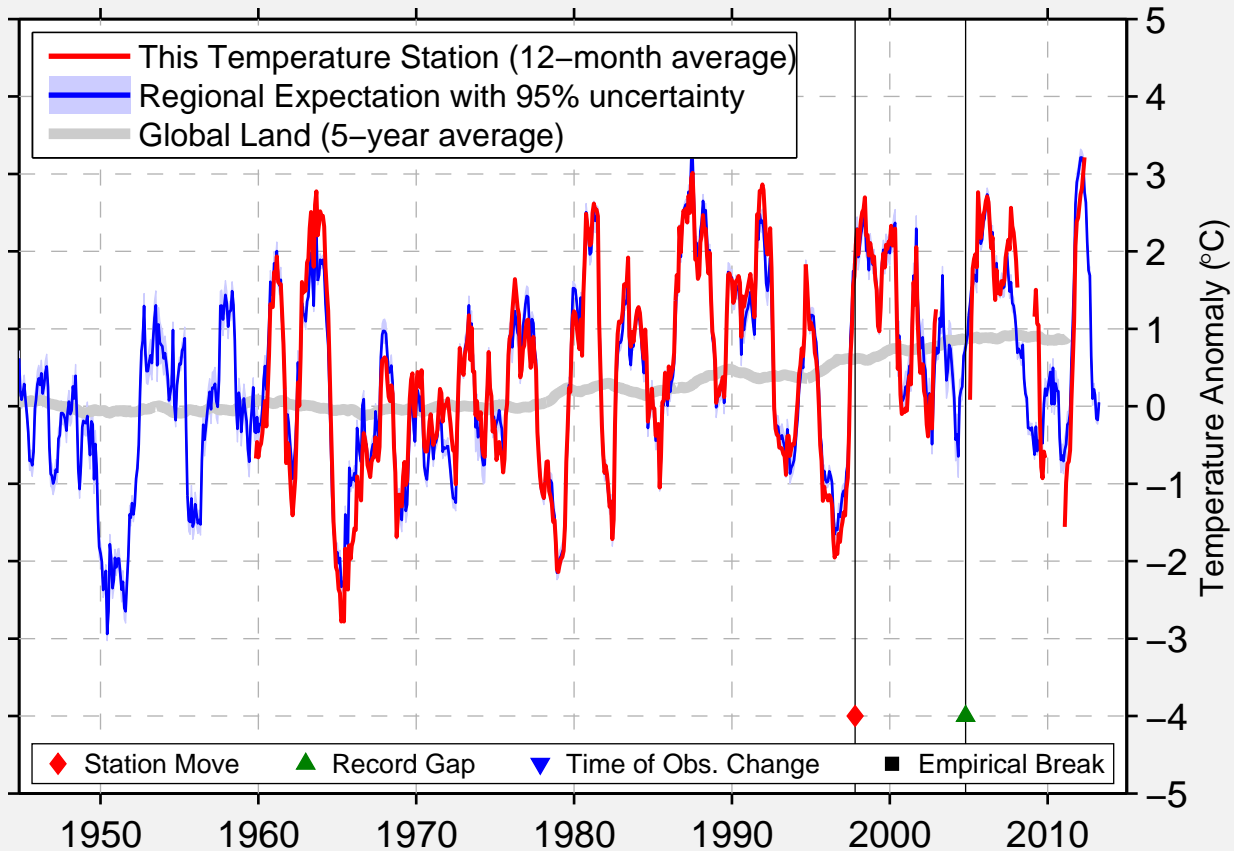

# OPHEIM 10 N

48.999 N, 106.380 W (United States)

Data Quality Controlled and Aligned at Breakpoints

Berkeley Earth