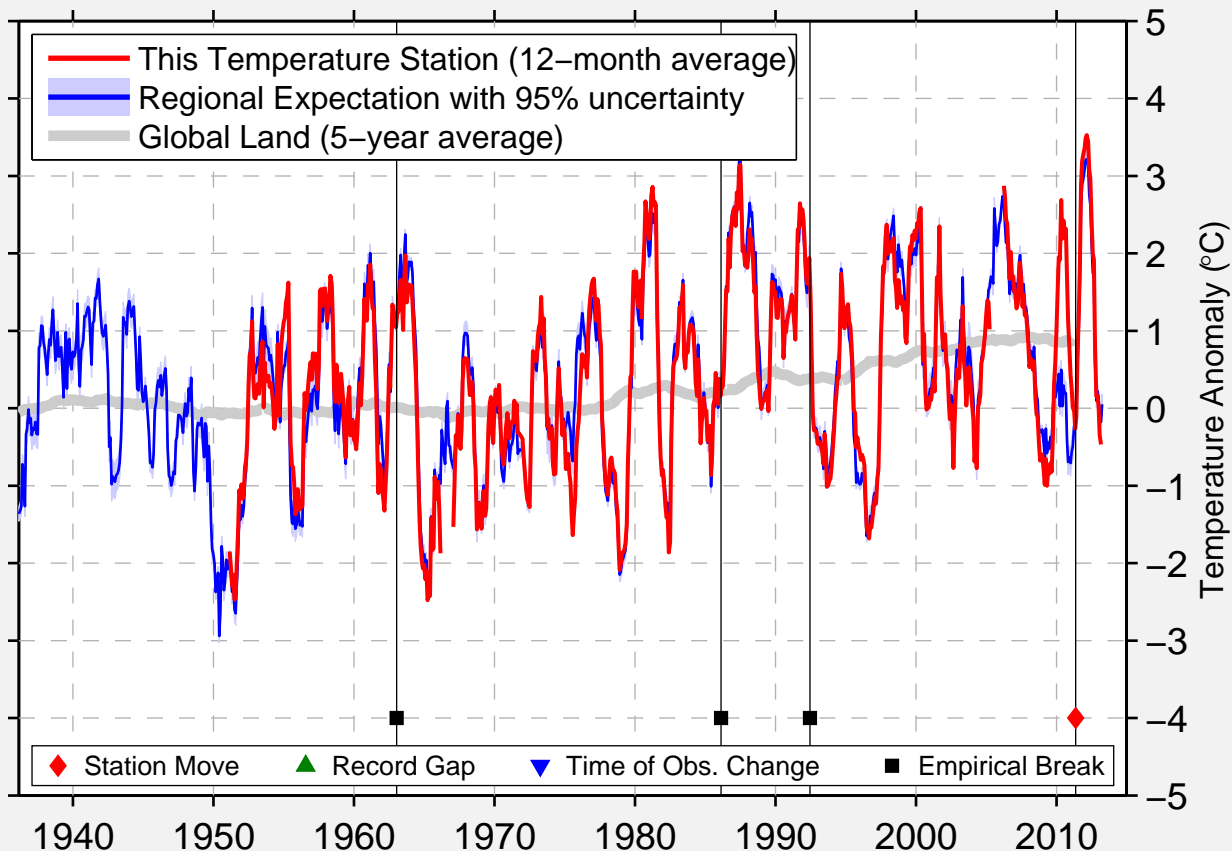

RAYMOND BORDER STATION

48.998 N, 104.575 W (United States)

Data Quality Controlled and Aligned at Breakpoints

Berkeley Earth