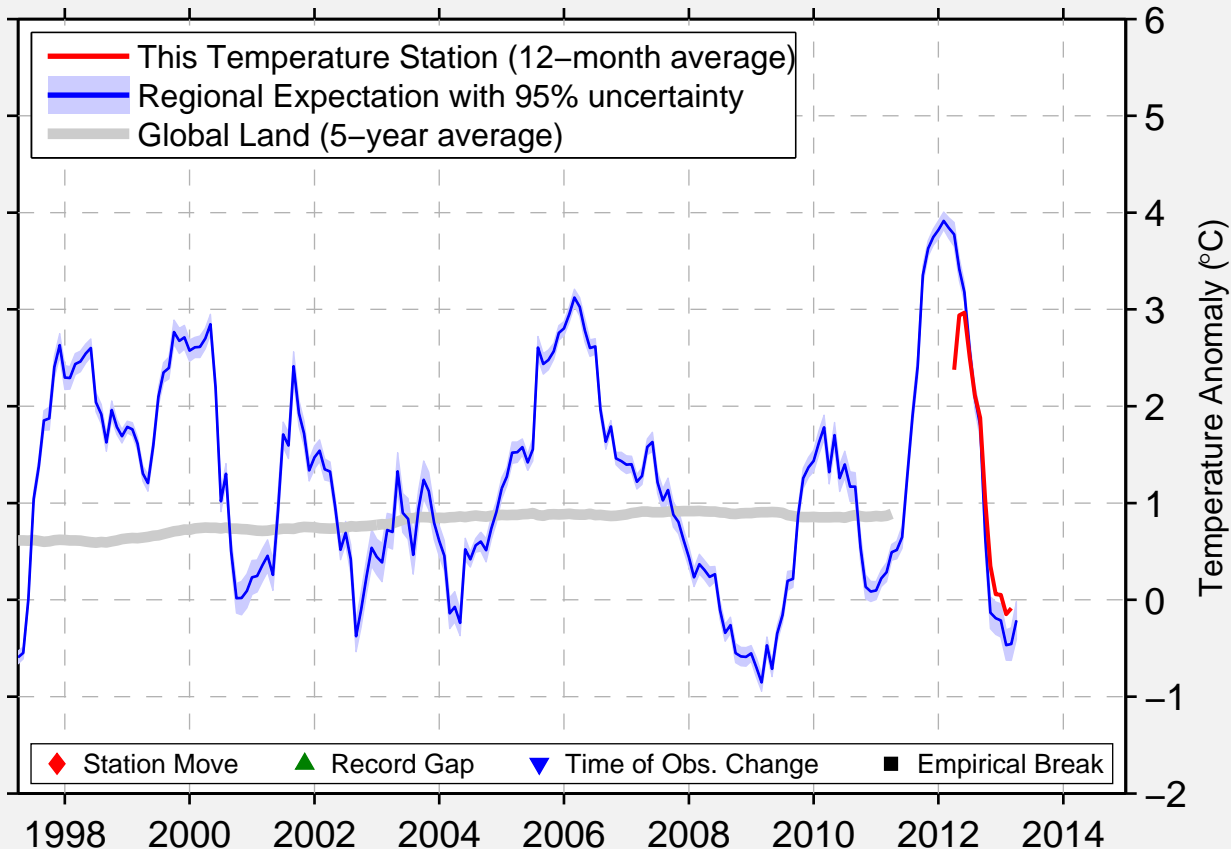

LAKE METIGOSHE ST PK

48.983 N, 100.346 W (United States)

◆ Station Move ▲ Record Gap ▼ Time of Obs. Change ■ Empirical Break

Data Quality Controlled and Aligned at Breakpoints

Berkeley Earth