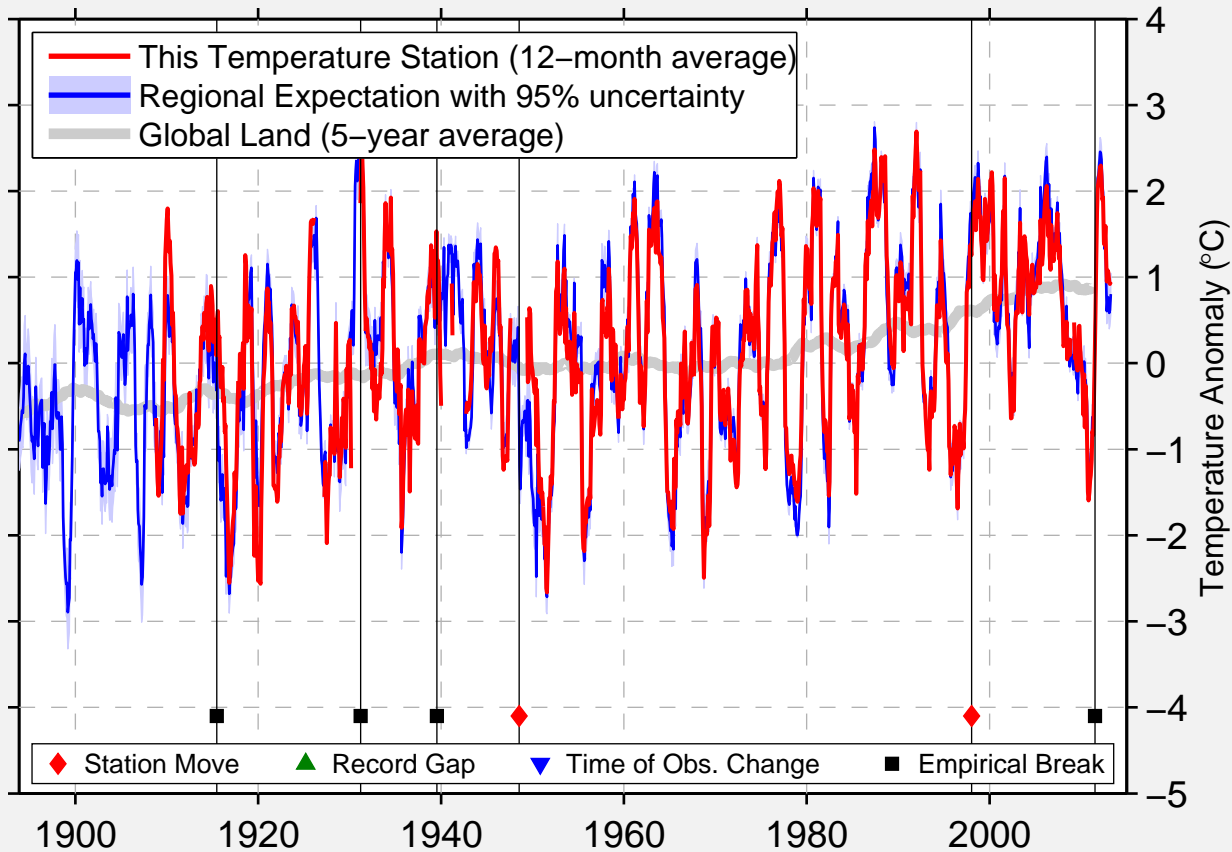

GOLDBUTTE 7 N

48.976 N, 111.399 W (United States)

Data Quality Controlled and Aligned at Breakpoints

Berkeley Earth