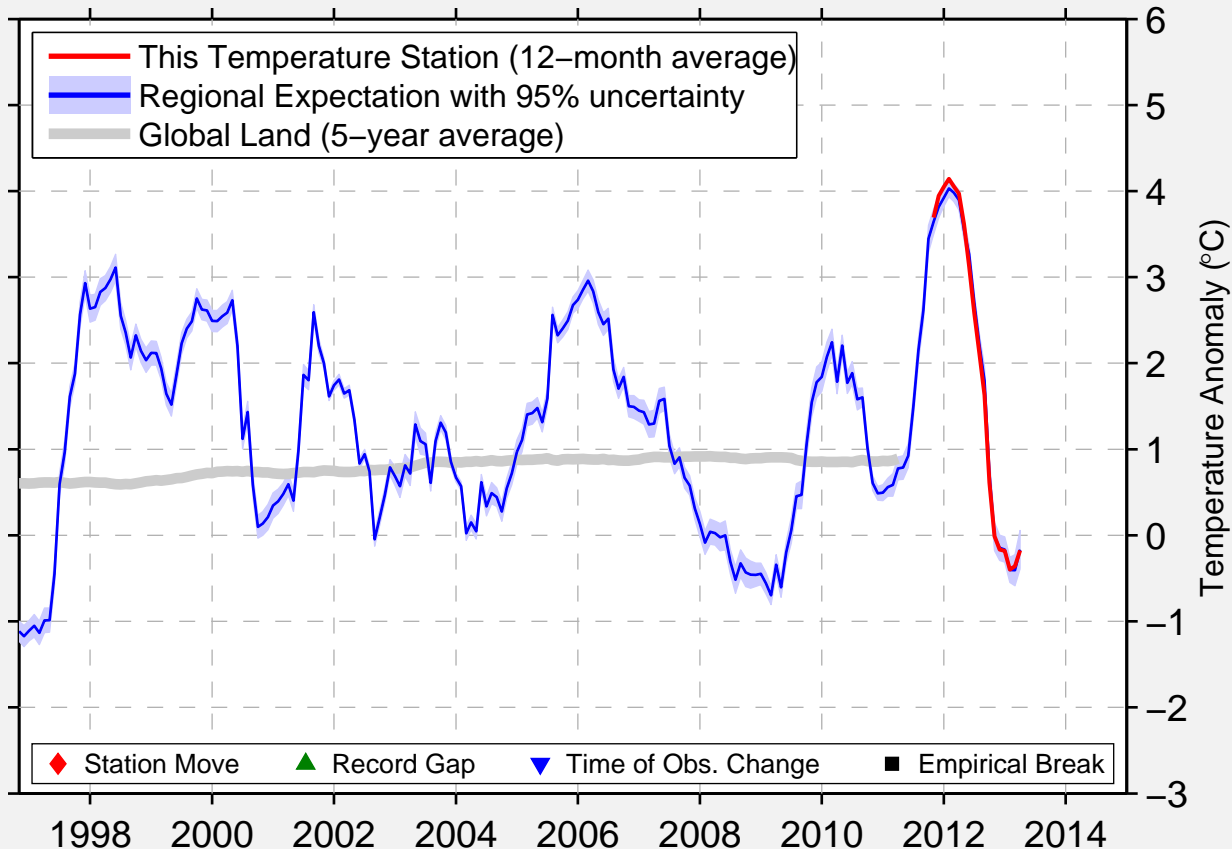

WALHALLA MUNI

48.941 N, 97.903 W (United States)

Data Quality Controlled and Aligned at Breakpoints

Berkeley Earth