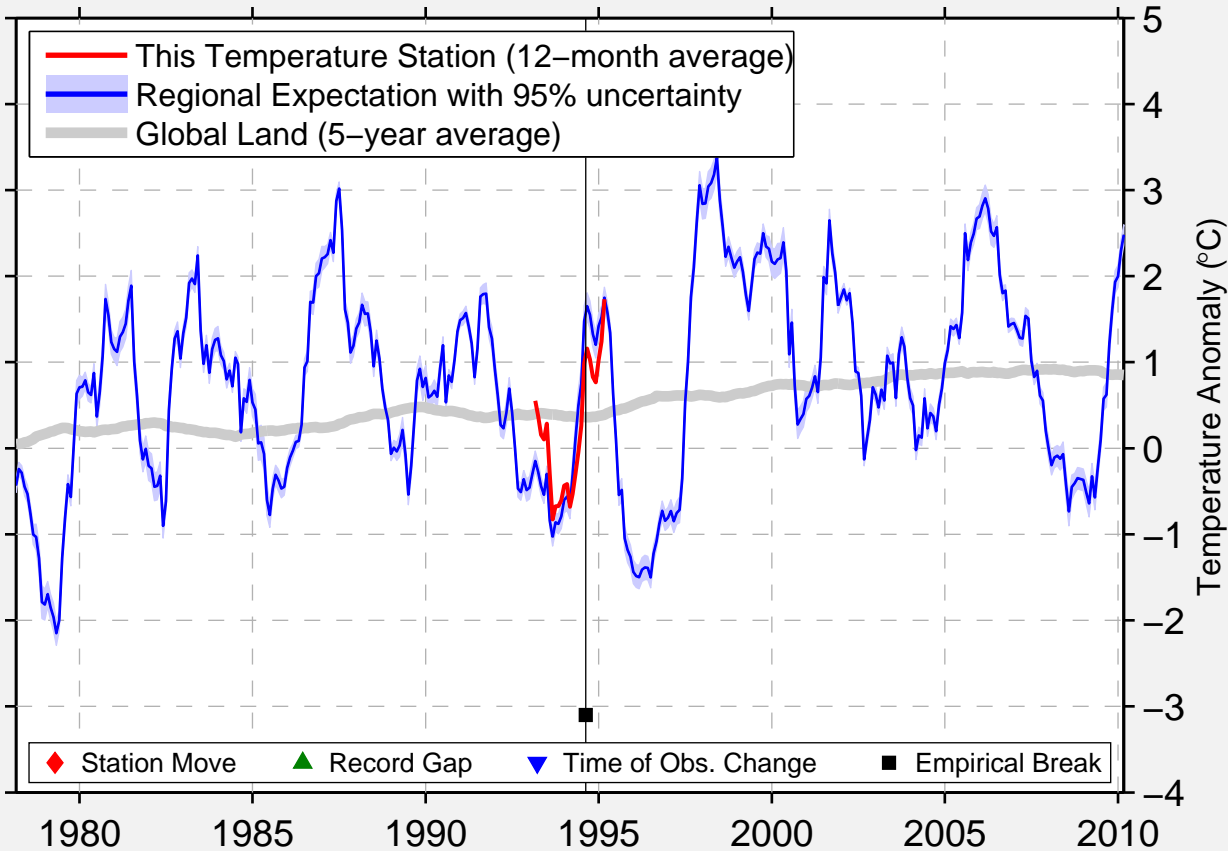

WARROAD(AWOS)

48.933 N, 95.333 W (United States)

Data Quality Controlled and Aligned at Breakpoints

Berkeley Earth