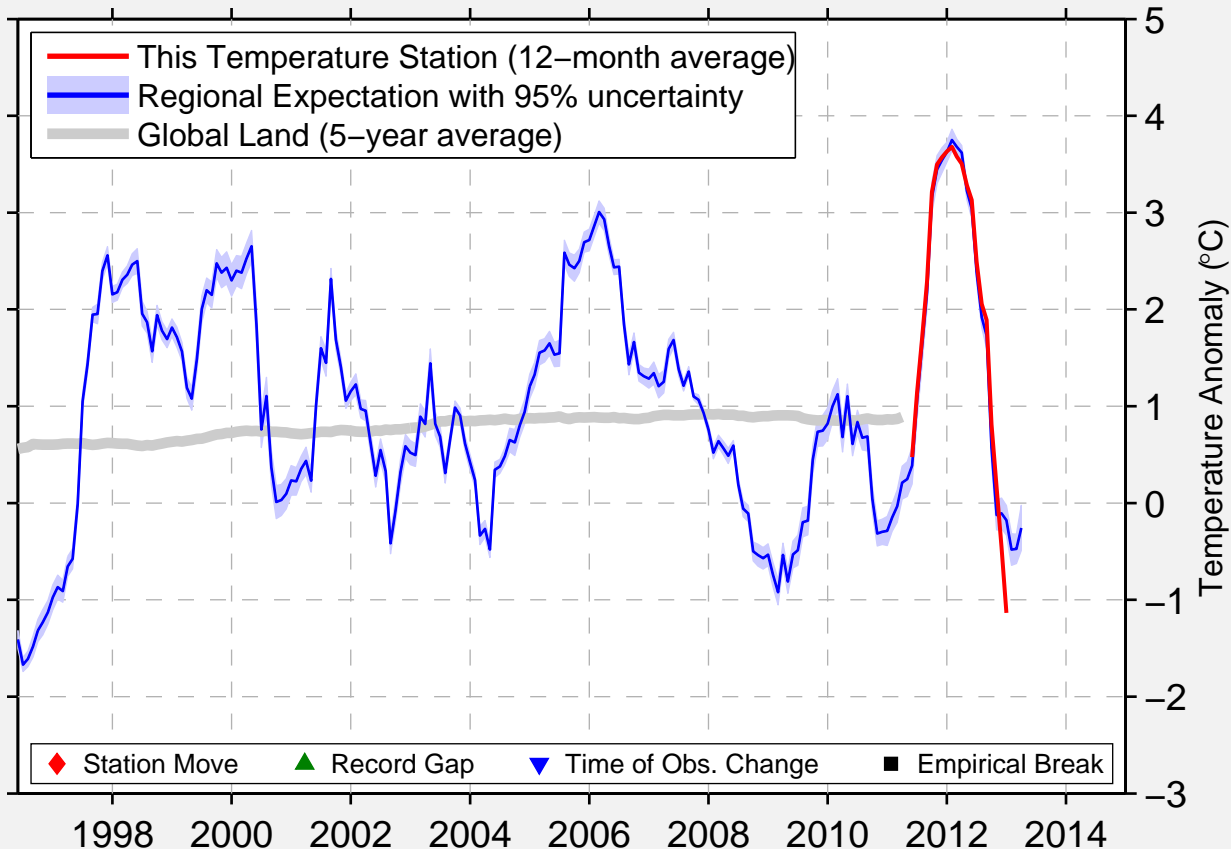

CROSBY MUNI

48.929 N, 103.297 W (United States)

Data Quality Controlled and Aligned at Breakpoints

Berkeley Earth