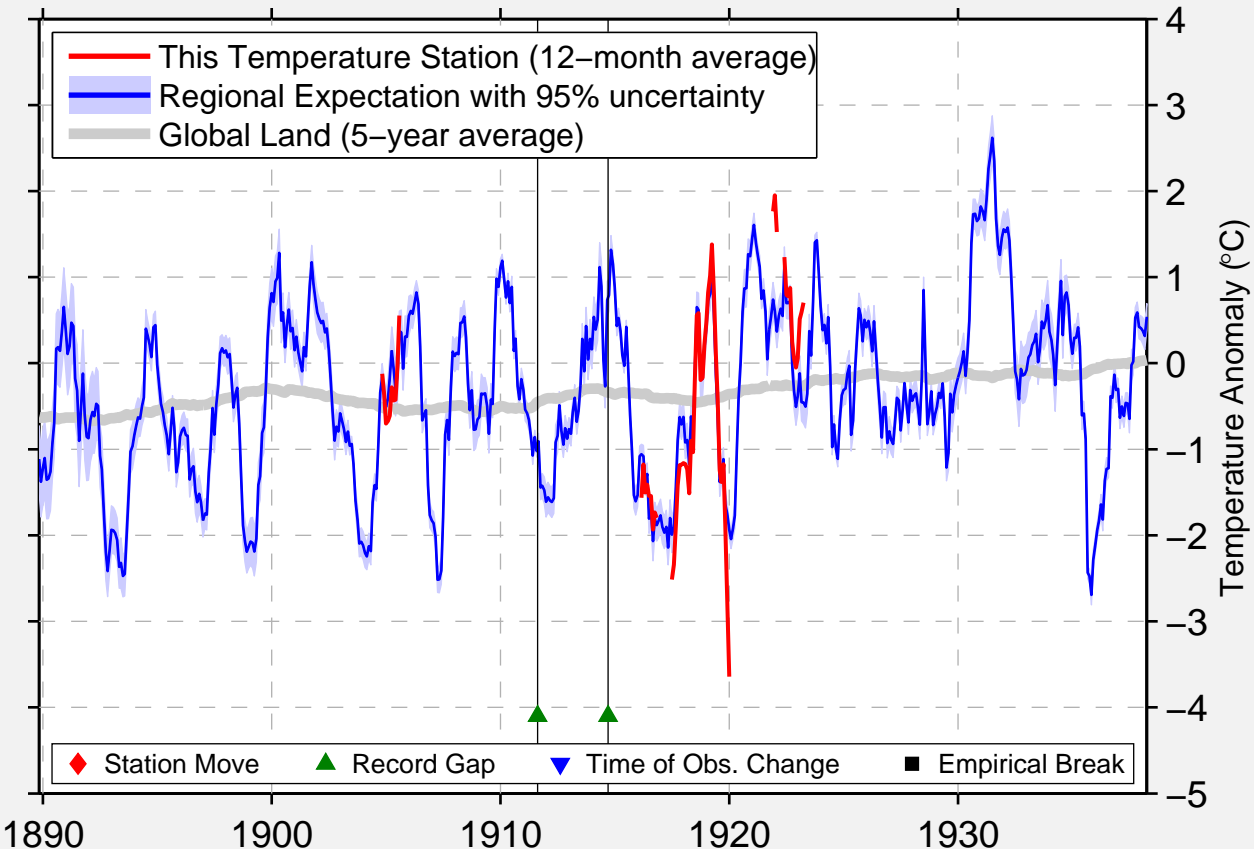

WALHALLA 1 SW

48.913 N, 97.918 W (United States)

Data Quality Controlled and Aligned at Breakpoints

Berkeley Earth