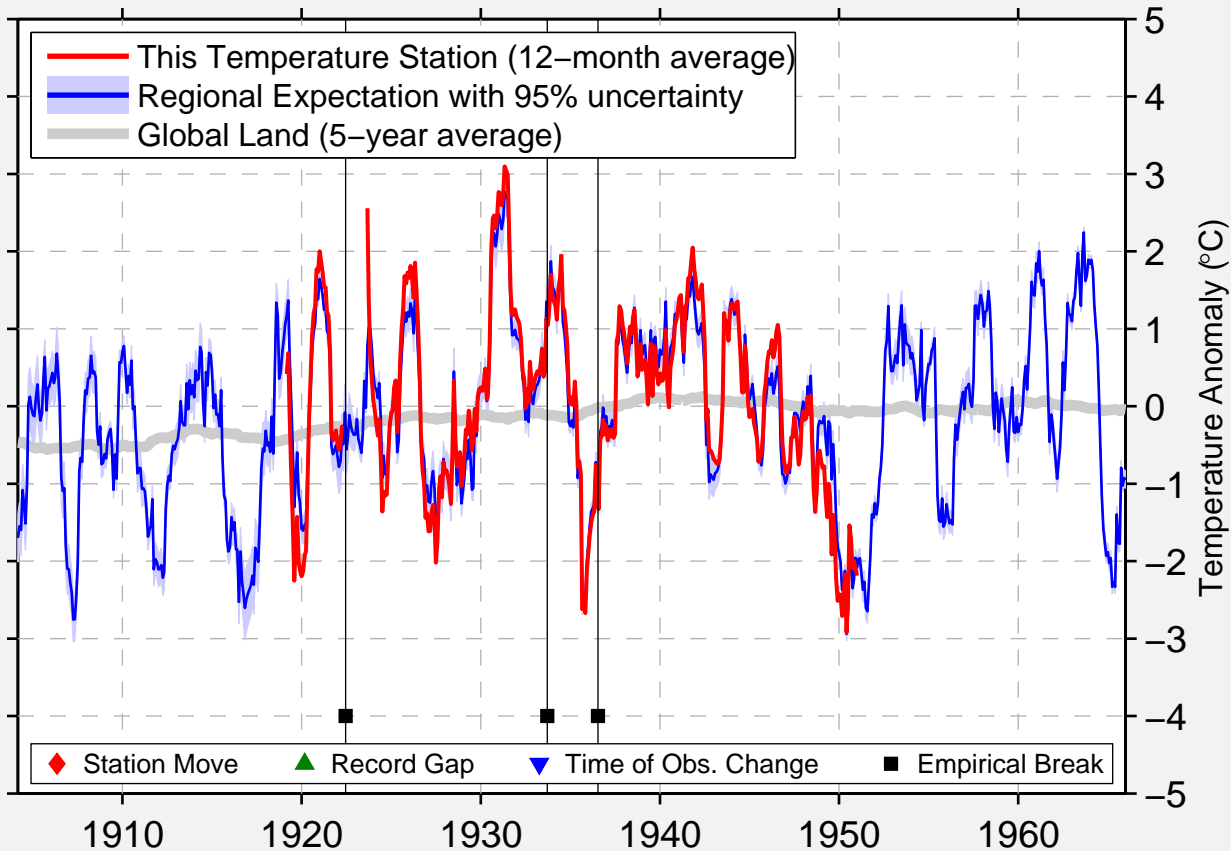

OUTLOOK

48.900 N, 104.833 W (United States)

Data Quality Controlled and Aligned at Breakpoints

Berkeley Earth