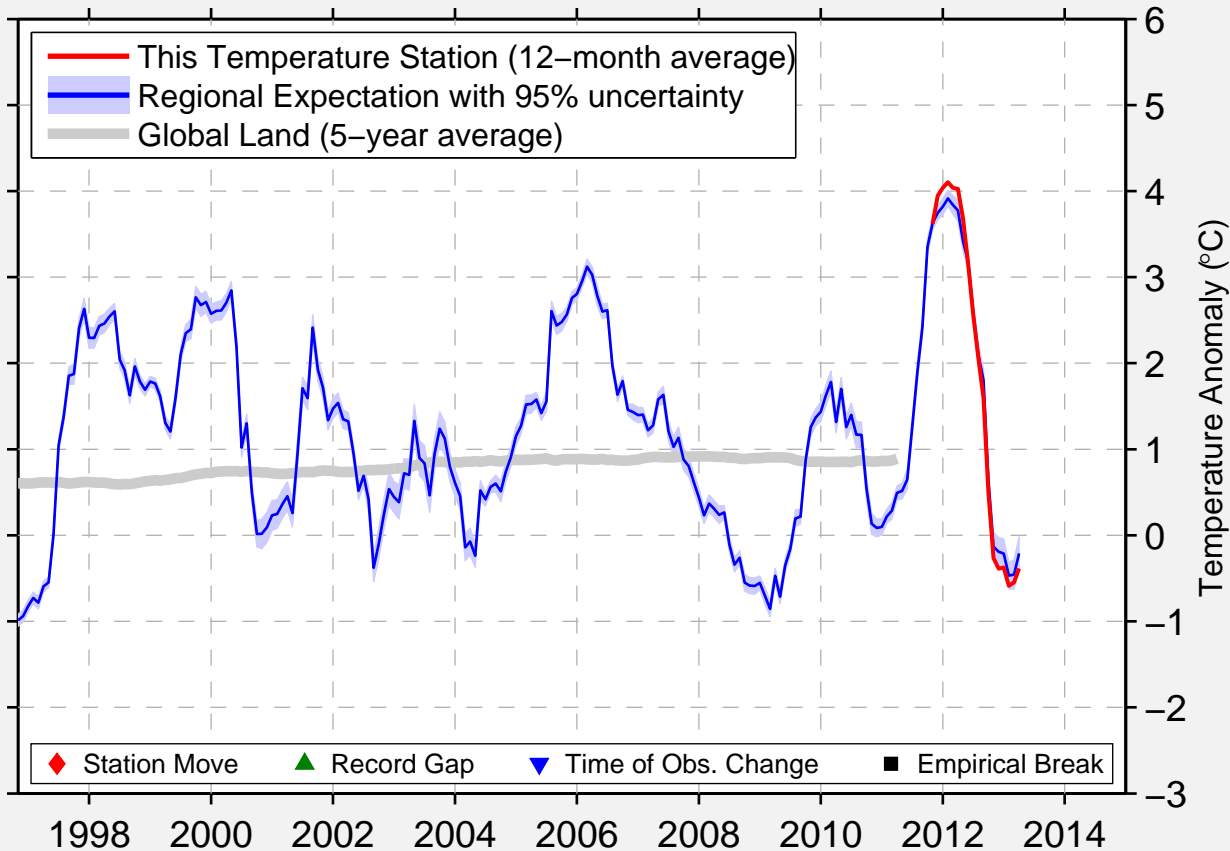

ROLLA MUNI

48.884 N, 99.621 W (United States)

Data Quality Controlled and Aligned at Breakpoints

Berkeley Earth