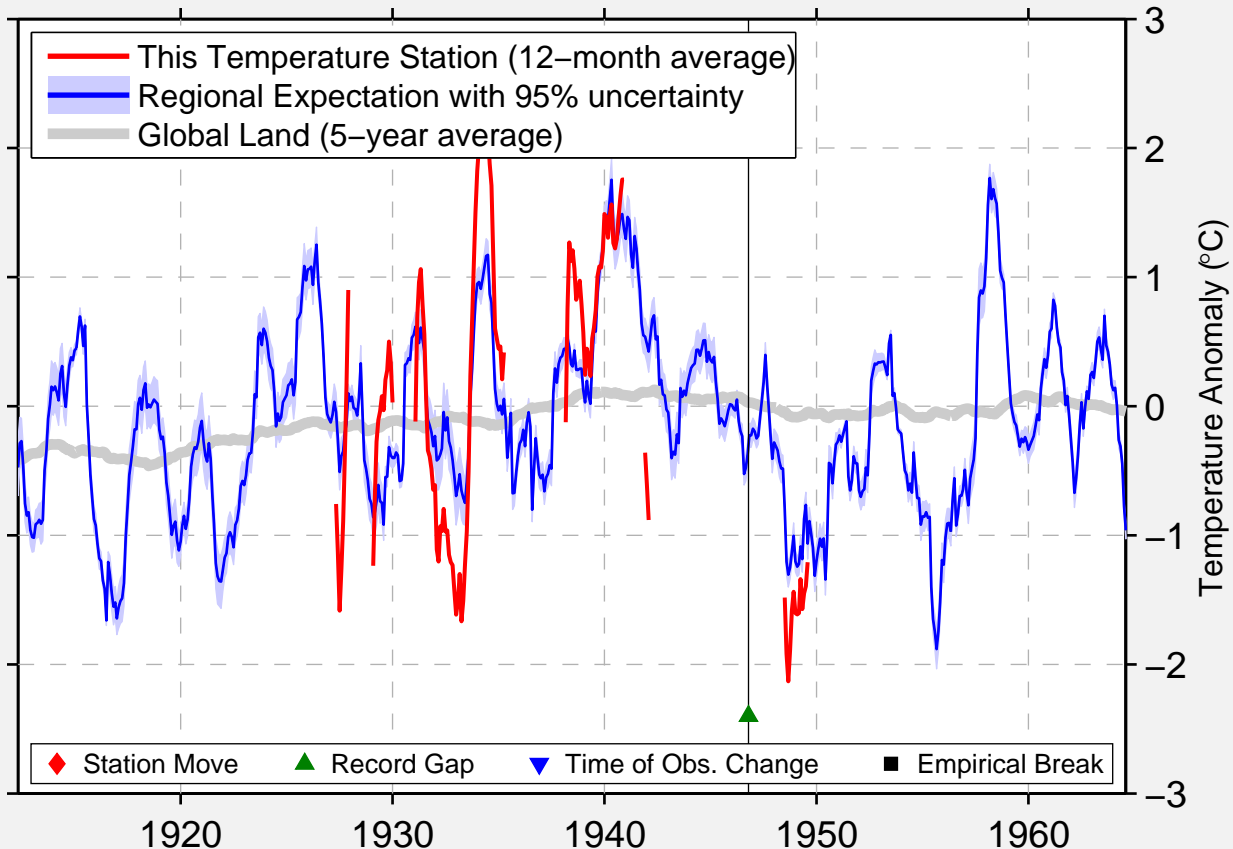

MOUNT BAKER LODGE

48.867 N, 121.667 W (United States)

Data Quality Controlled and Aligned at Breakpoints

Berkeley Earth