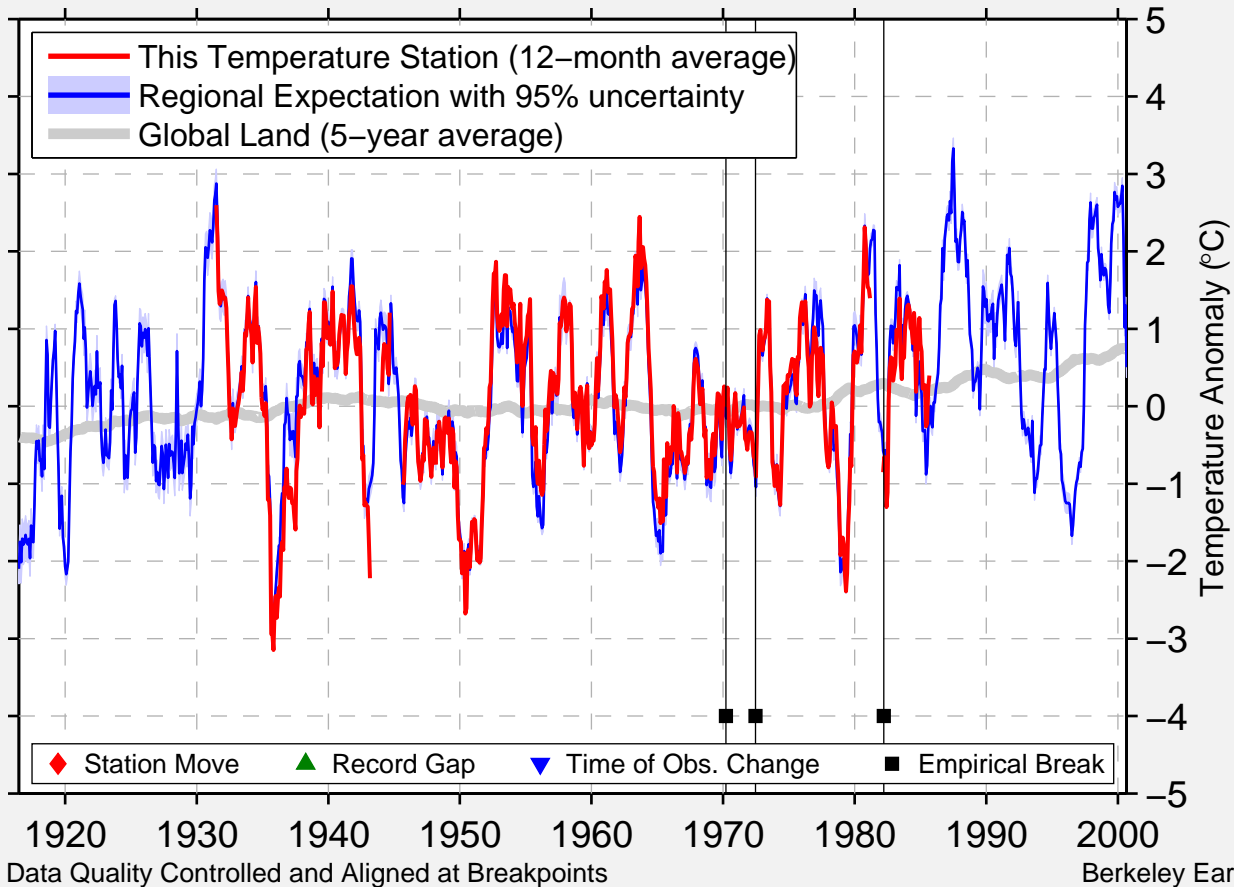

SAN HAVEN

48.833 N, 100.033 W (United States)

Data Quality Controlled and Aligned at Breakpoints

Berkeley Earth