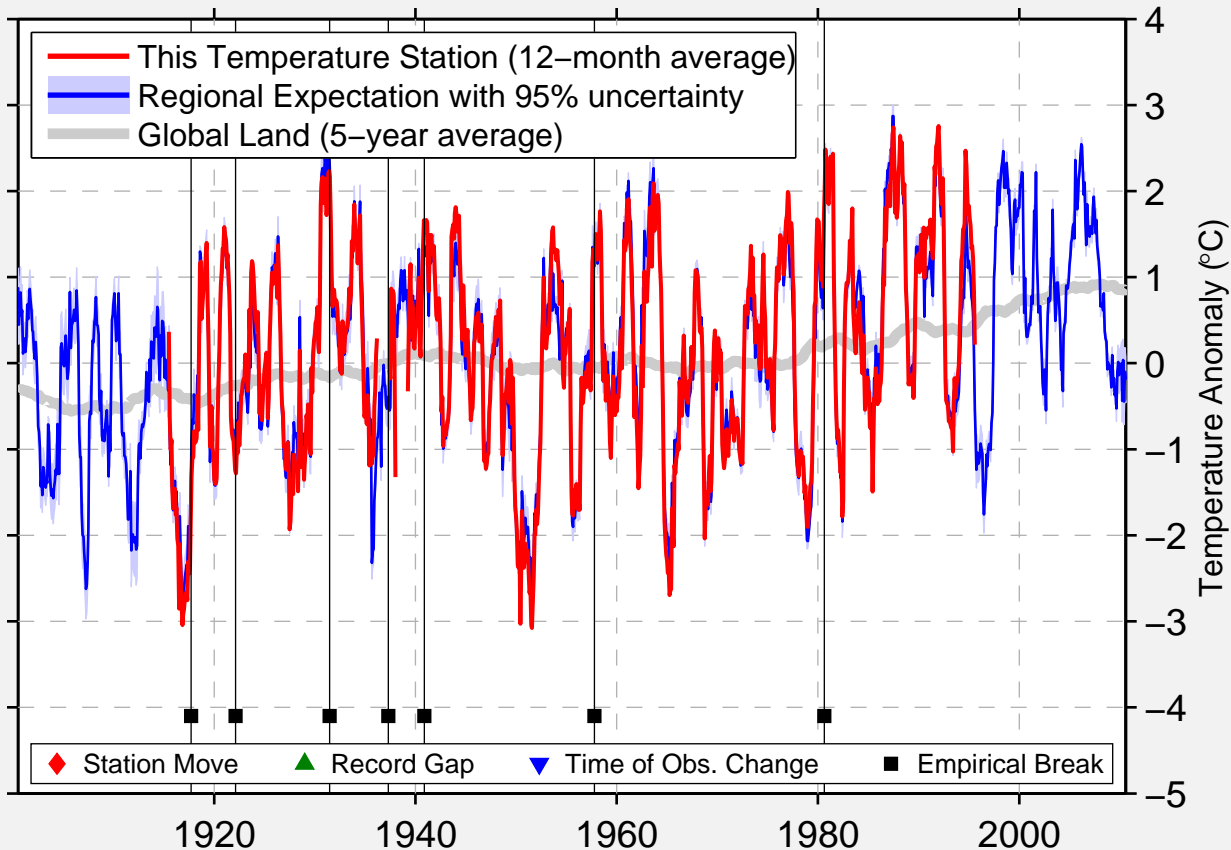

FORKS-4NNE

48.800 N, 107.500 W (United States)

Data Quality Controlled and Aligned at Breakpoints

Berkeley Earth