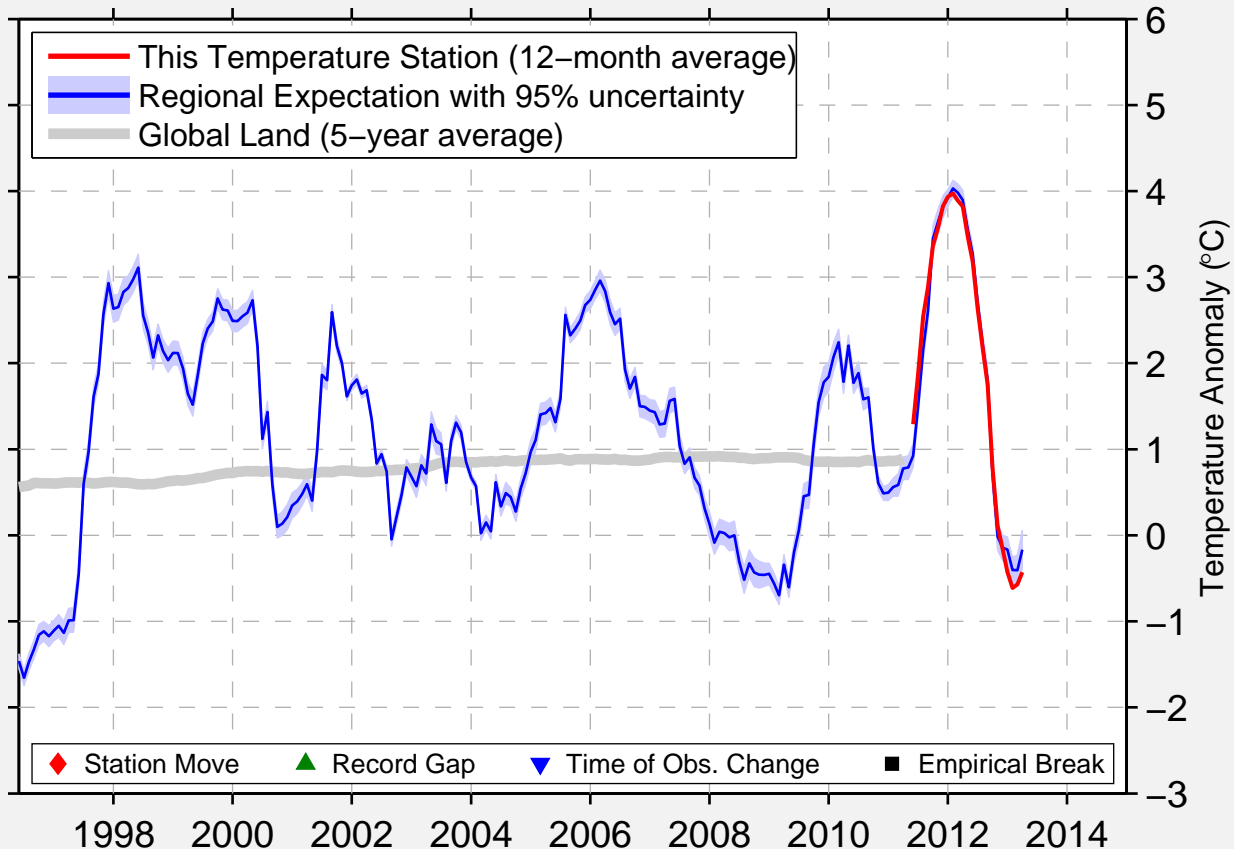

CAVALIER MUNI

48.784 N, 97.632 W (United States)

Data Quality Controlled and Aligned at Breakpoints

Berkeley Earth