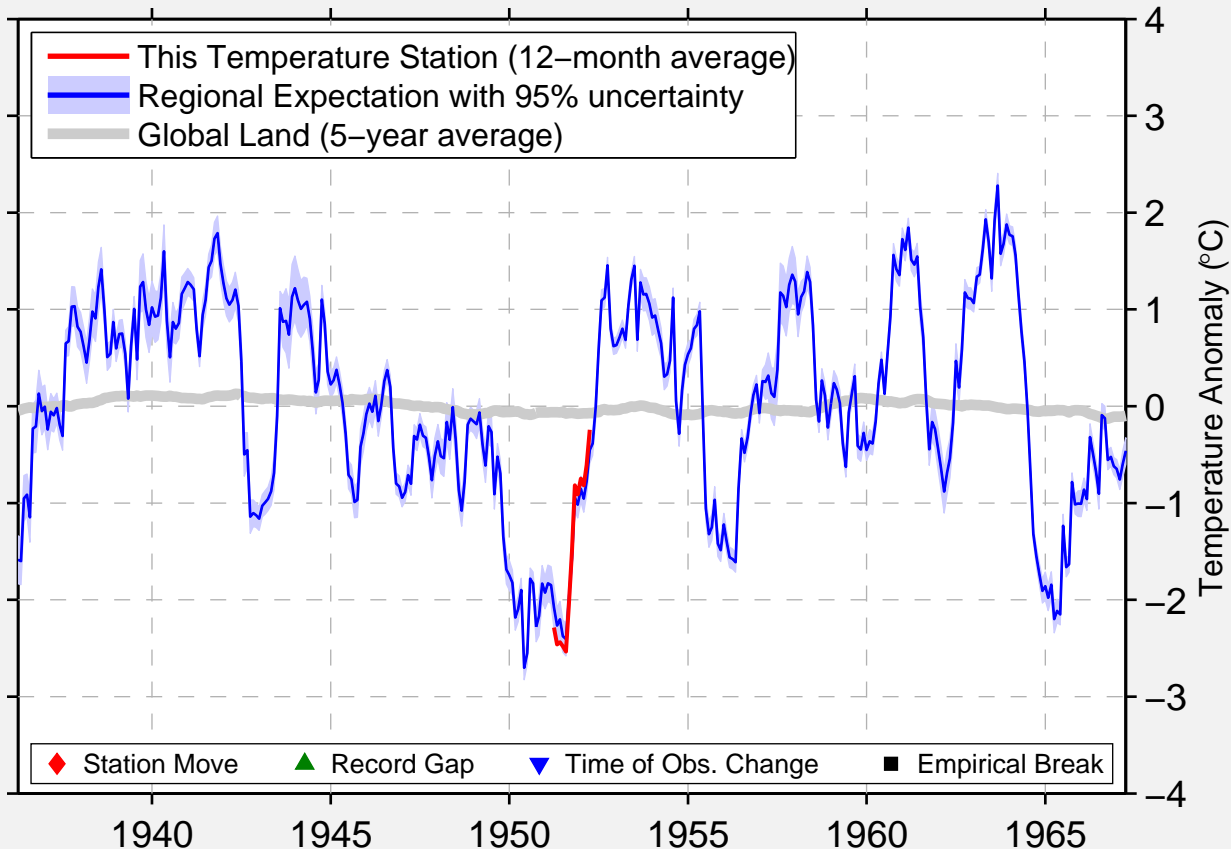

BOWBELLS 5 E

48.783 N, 102.133 W (United States)

Data Quality Controlled and Aligned at Breakpoints

Berkeley Earth