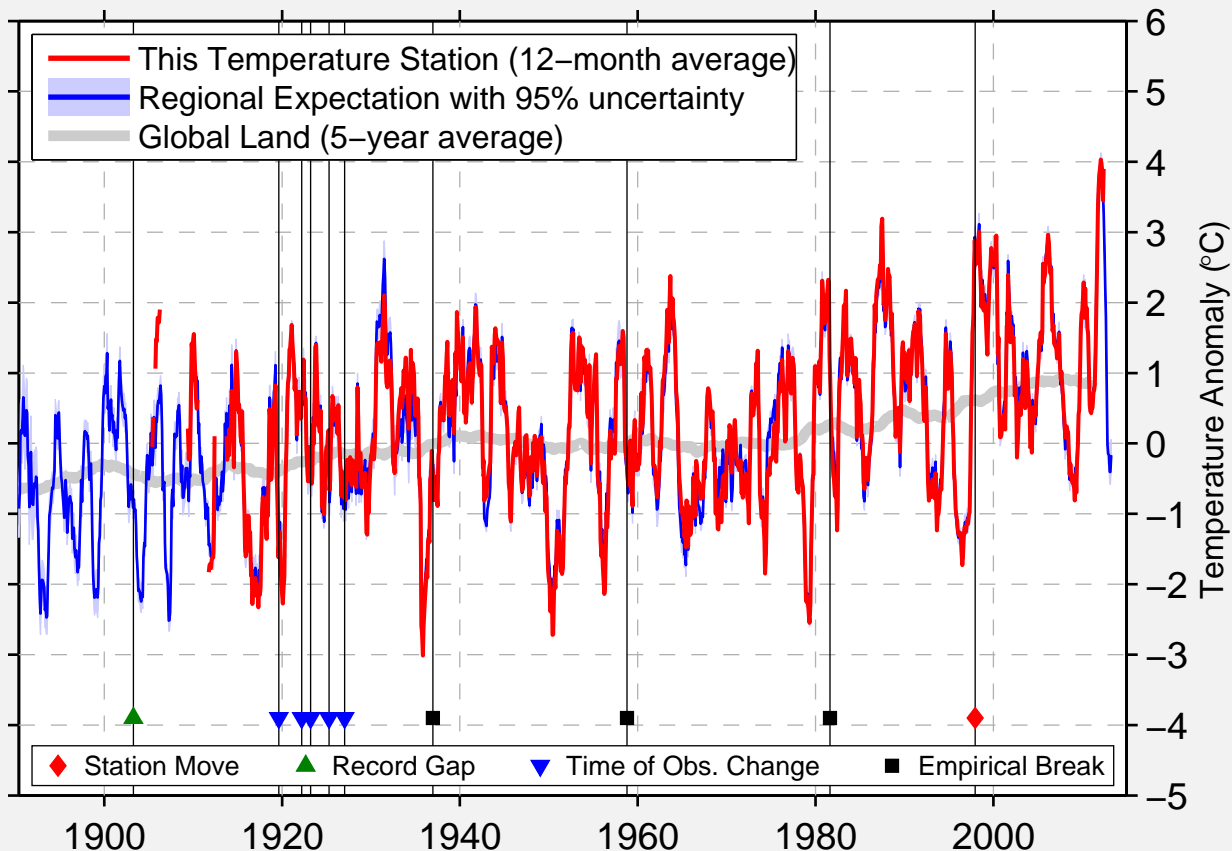

# LANGDON EXP FARM

48.762 N, 98.345 W (United States)

Data Quality Controlled and Aligned at Breakpoints

Berkeley Earth