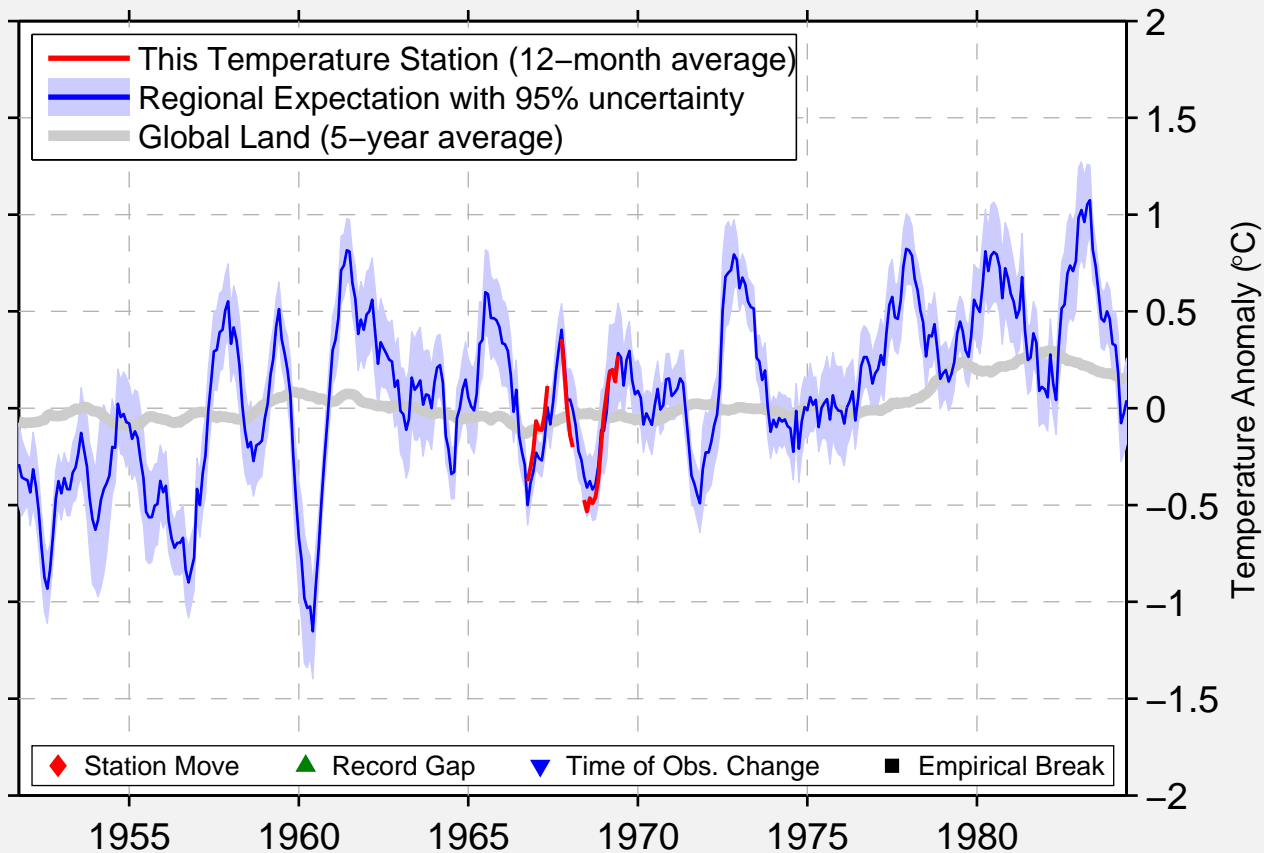

# CAIGUNA

32.265 S, 125.489 E (Australia)

Data Quality Controlled and Aligned at Breakpoints

Berkeley Earth