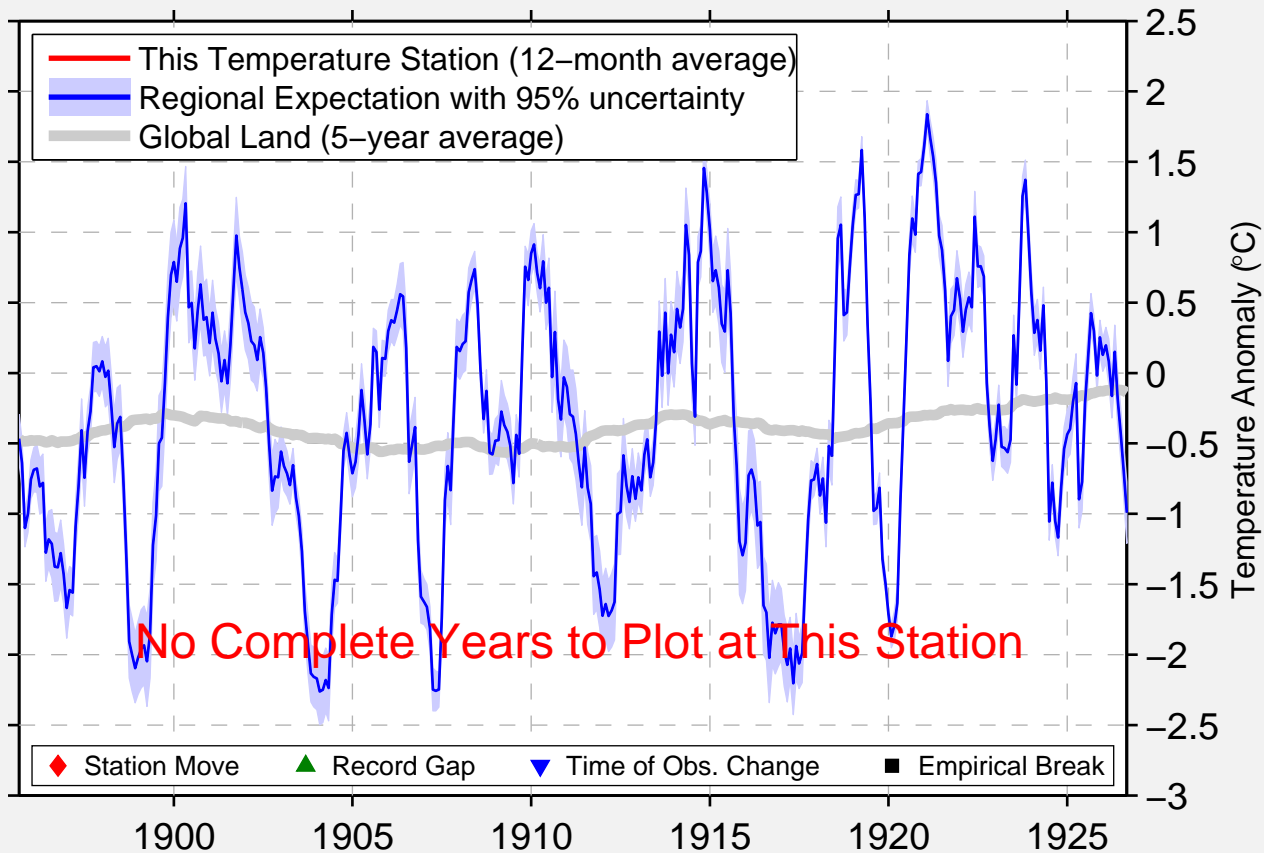

FRAM

48.750 N, 95.750 W (United States)

Data Quality Controlled and Aligned at Breakpoints

Berkeley Earth